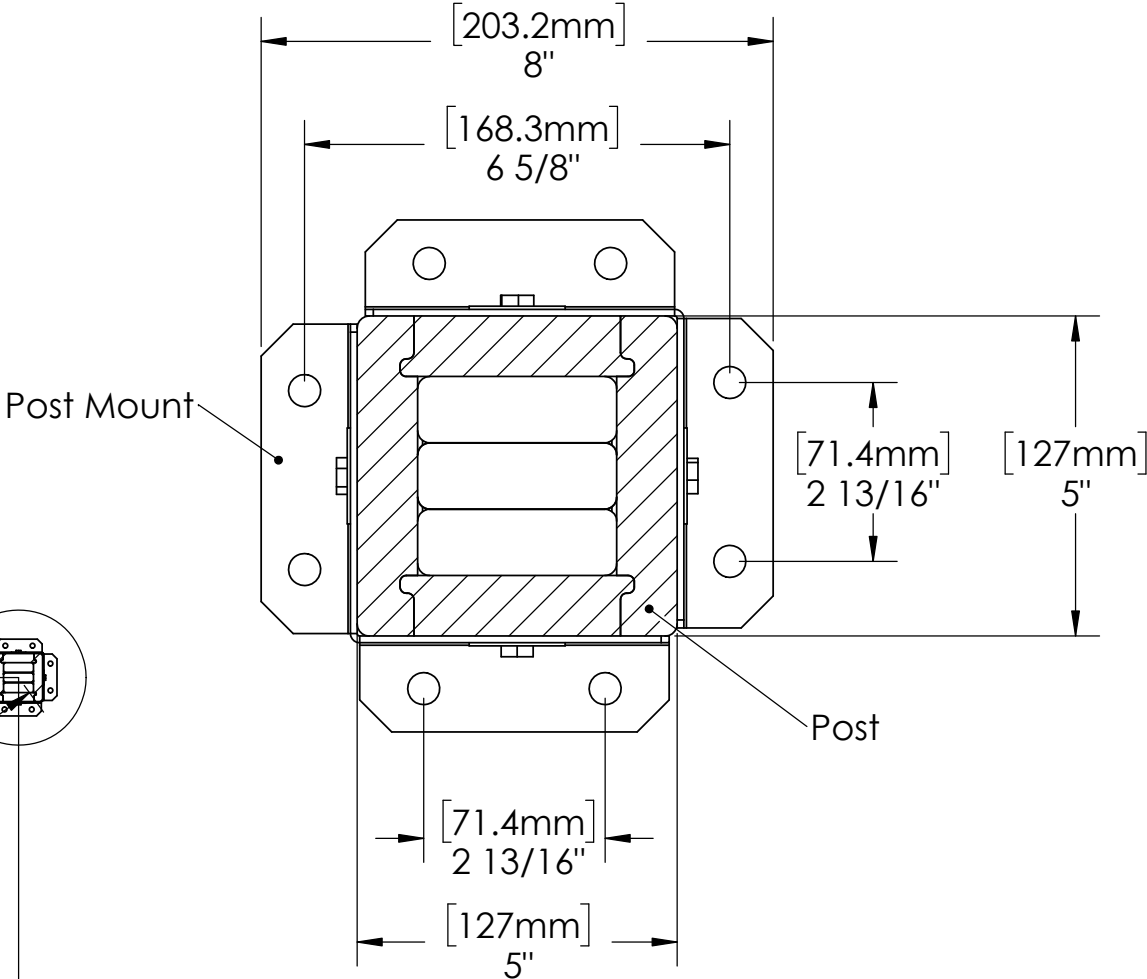

YM12662 - Backyard Cantina

YM12662 - Backyard Cantina

YM12662 - Backyard Cantina

YM12662 - Backyard Cantina

Overall Height:

8' 6.06" (2.59m)

Overall Dimensions:

7' 7.93" (2.33m)

7' 7.87" (2.33m)

Outside Post Dimensions:

6' 11.75" (2.13m)

5' 2" (1.58m)

Ground to Bottom of Side Truss Dimension:

6' 6.68" (2.01m)

YM12662 - Backyard Cantina