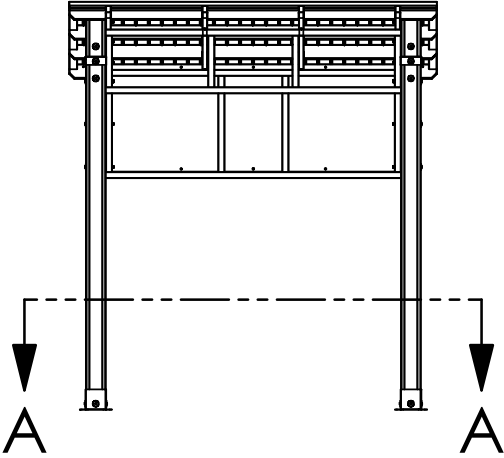

YM12662 - Backyard Cantina

YM12662 - Backyard Cantina

YM12662 - Backyard Cantina

YM12662 - Backyard Cantina

Overall Height:

8' 6.06" (2.59m)

Overall Dimensions:

7' 7.93" (2.33m)

7' 7.87" (2.33m)

Outside Post Dimensions:

6' 11.75" (2.13m)

5' 2" (1.58m)

Ground to Bottom of Side Truss Dimension:

6' 6.68" (2.01m)

YM12662 - Backyard Cantina