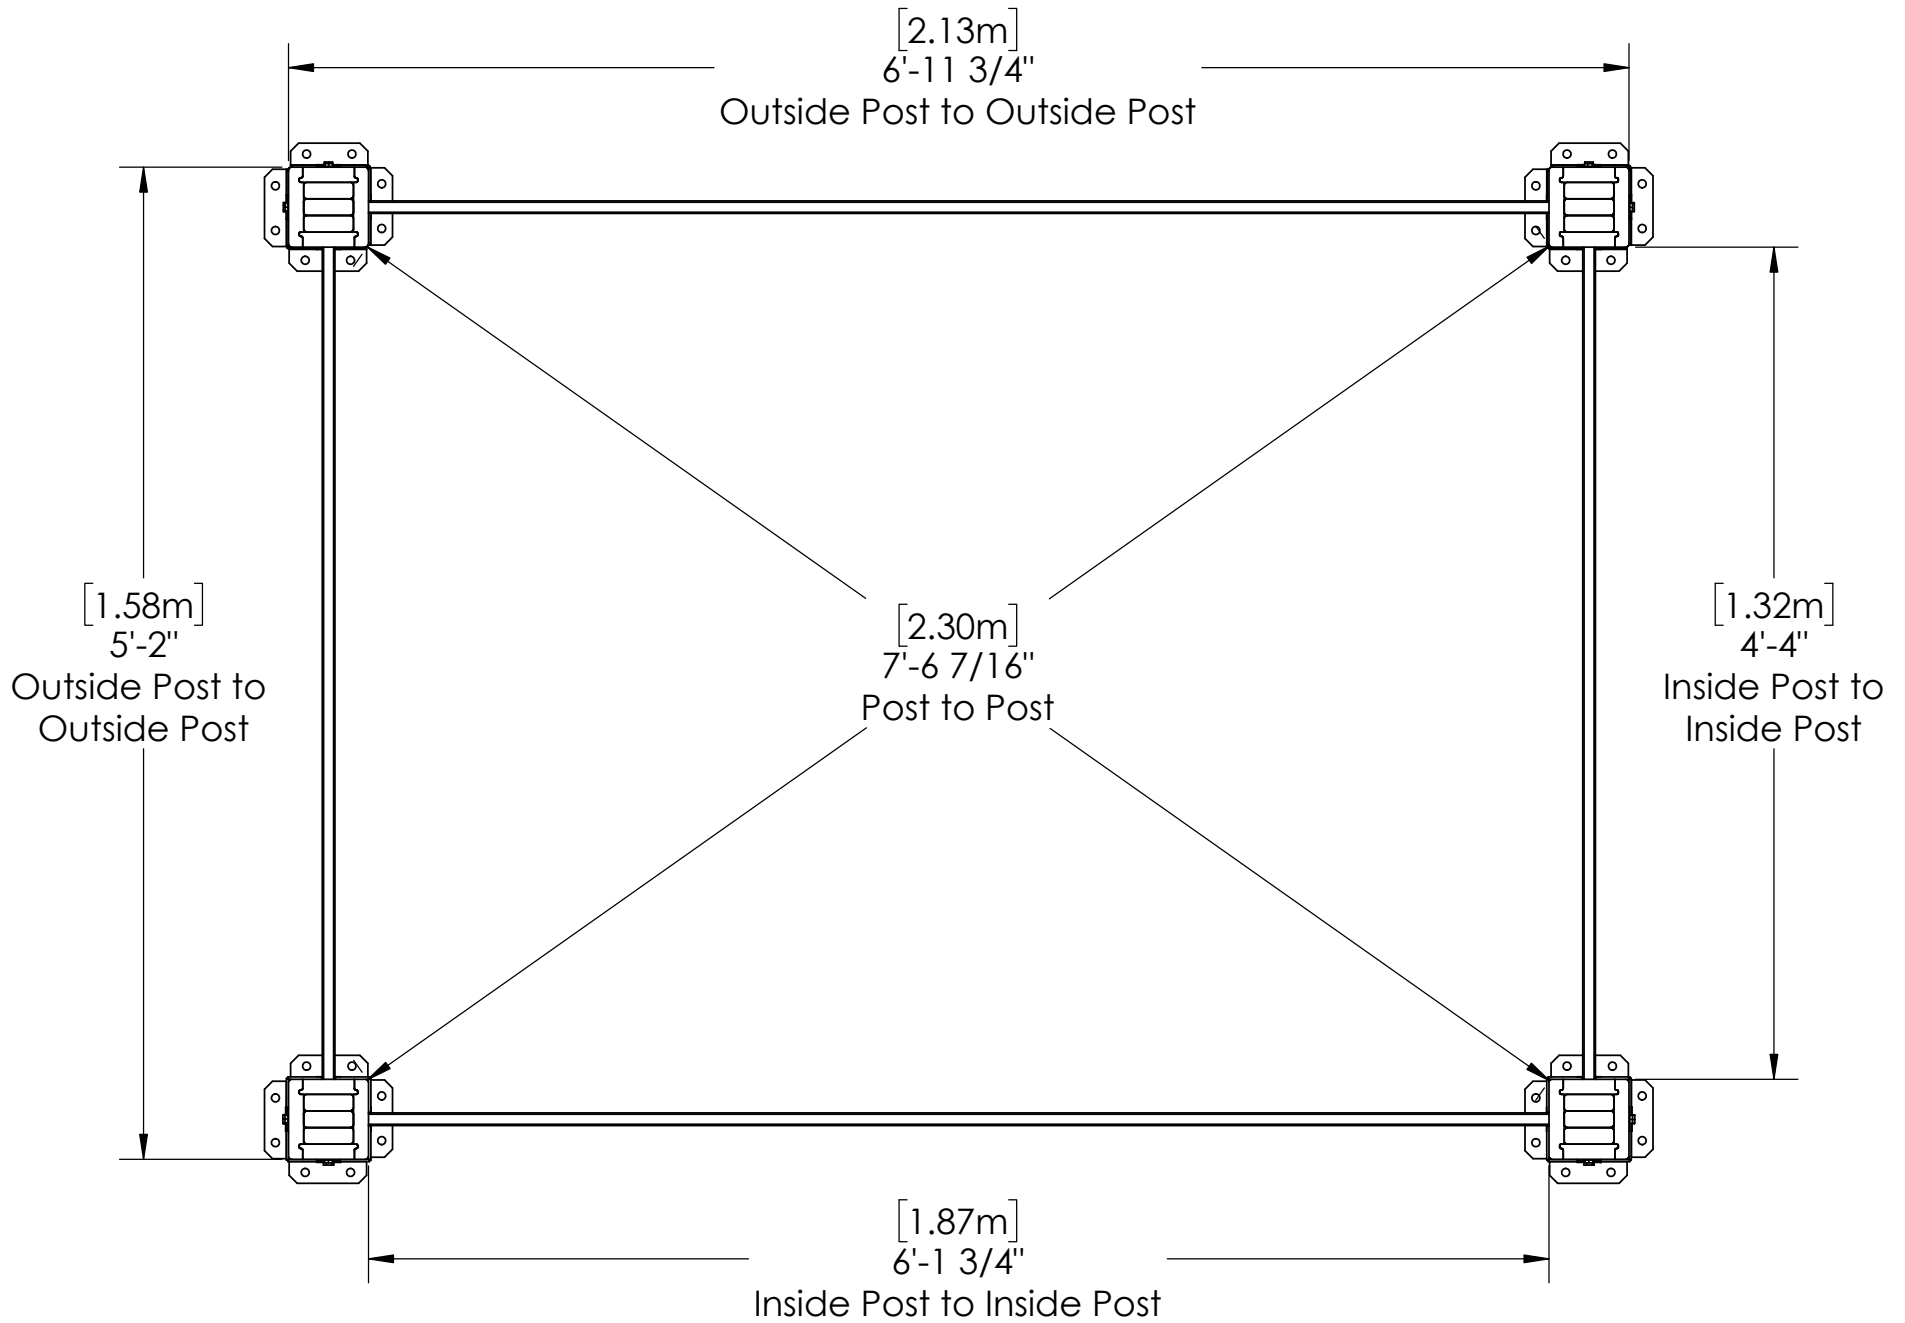

YM12662 - Backyard Cantina

YM12662 - Backyard Cantina

YM12662 - Backyard Cantina

YM12662 - Backyard Cantina

Overall Height:

8' 6.06" (2.59m)

Overall Dimensions:

7' 7.93" (2.33m)

7' 7.87" (2.33m)

Outside Post Dimensions:

6' 11.75" (2.13m)

5' 2" (1.58m)

Ground to Bottom of Side Truss Dimension:

6' 6.68" (2.01m)

YM12662 - Backyard Cantina