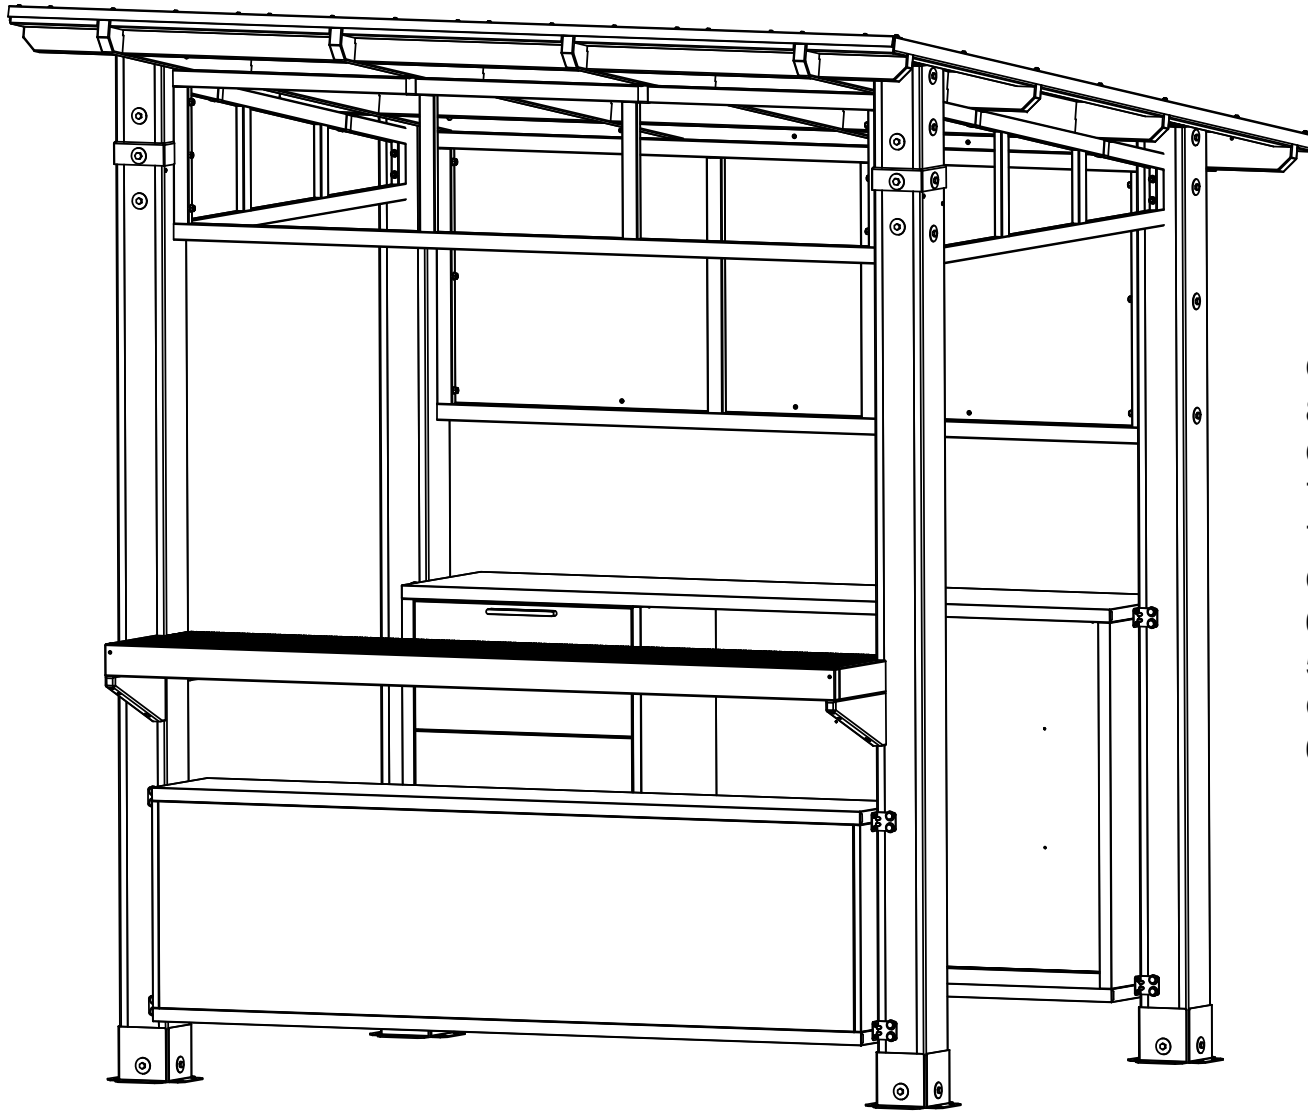

YM12662 - Backyard Cantina

YM12662 - Backyard Cantina

YM12662 - Backyard Cantina

YM12662 - Backyard Cantina

Overall Height:

8' 6.06" (2.59m)

Overall Dimensions:

7' 7.93" (2.33m)

7' 7.87" (2.33m)

Outside Post Dimensions:

6' 11.75" (2.13m)

5' 2" (1.58m)

Ground to Bottom of Side Truss Dimension:

6' 6.68" (2.01m)

YM12662 - Backyard Cantina