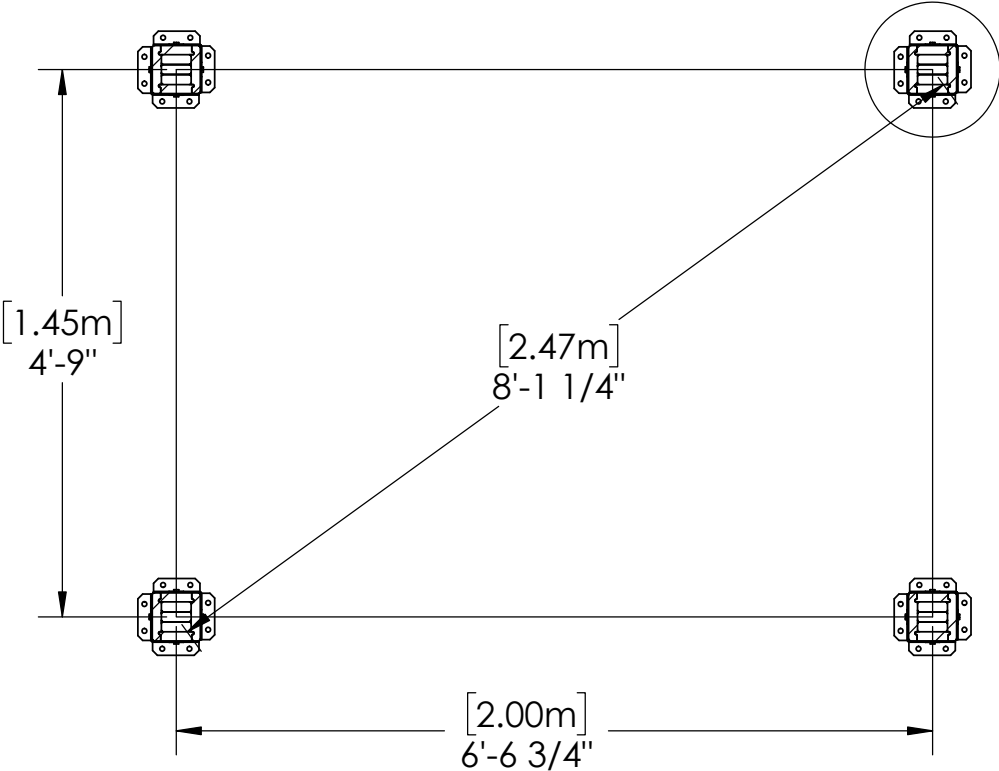

YM12662 - Backyard Cantina

YM12662 - Backyard Cantina

YM12662 - Backyard Cantina

YM12662 - Backyard Cantina

Overall Height:

8' 6.06" (2.59m)

Overall Dimensions:

7' 7.93" (2.33m)

7' 7.87" (2.33m)

Outside Post Dimensions:

6' 11.75" (2.13m)

5' 2" (1.58m)

Ground to Bottom of Side Truss Dimension:

6' 6.68" (2.01m)

YM12662 - Backyard Cantina