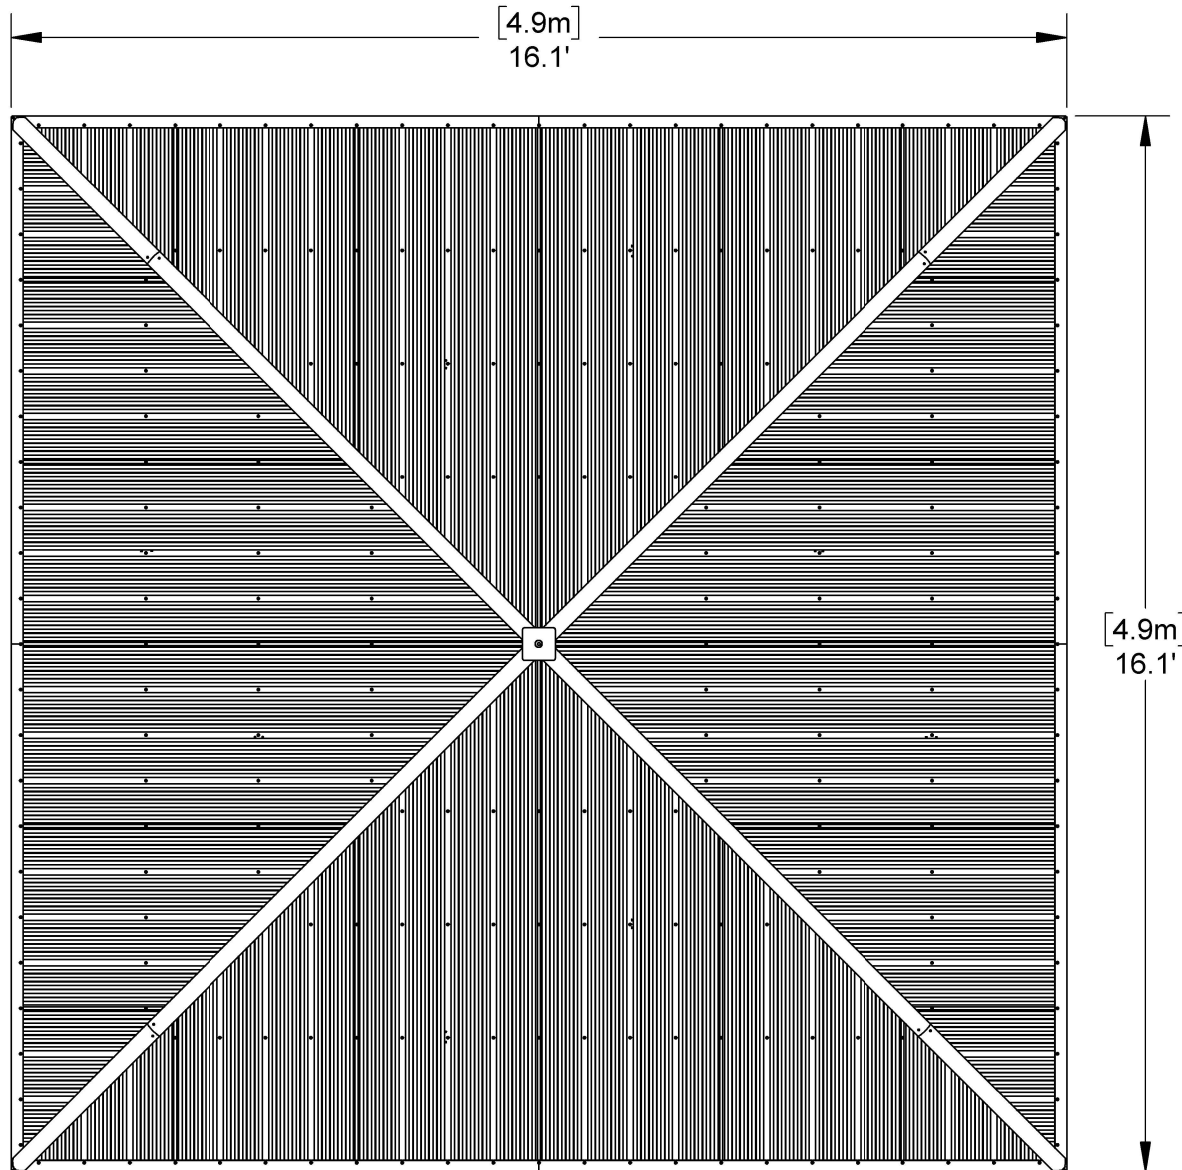

YM12875 - 16 x 16 Timber Frame Gazebo Layout Dimensions

YM12875 - 16 x 16 Timber Frame Gazebo Layout Dimensions

YM12875 - 16 x 16 Timber Frame Gazebo

Layout Dimensions

YM12875 - 16 x 16 Timber Frame Gazebo

Layout Dimensions

Overall Height:

11' (3.35m)

Overall Dimensions:

16.1' (4.9m)

16.1' (4.9m)

Outside Post Dimensions:

13' 8.5" (4.178m)

13' 8.5" (4.178m)

Ground to Bottom of Beam Dimension:

7' 3" (2.21m)

YM12875 - 16 x 16 Timber Frame Gazebo Layout Dimensions