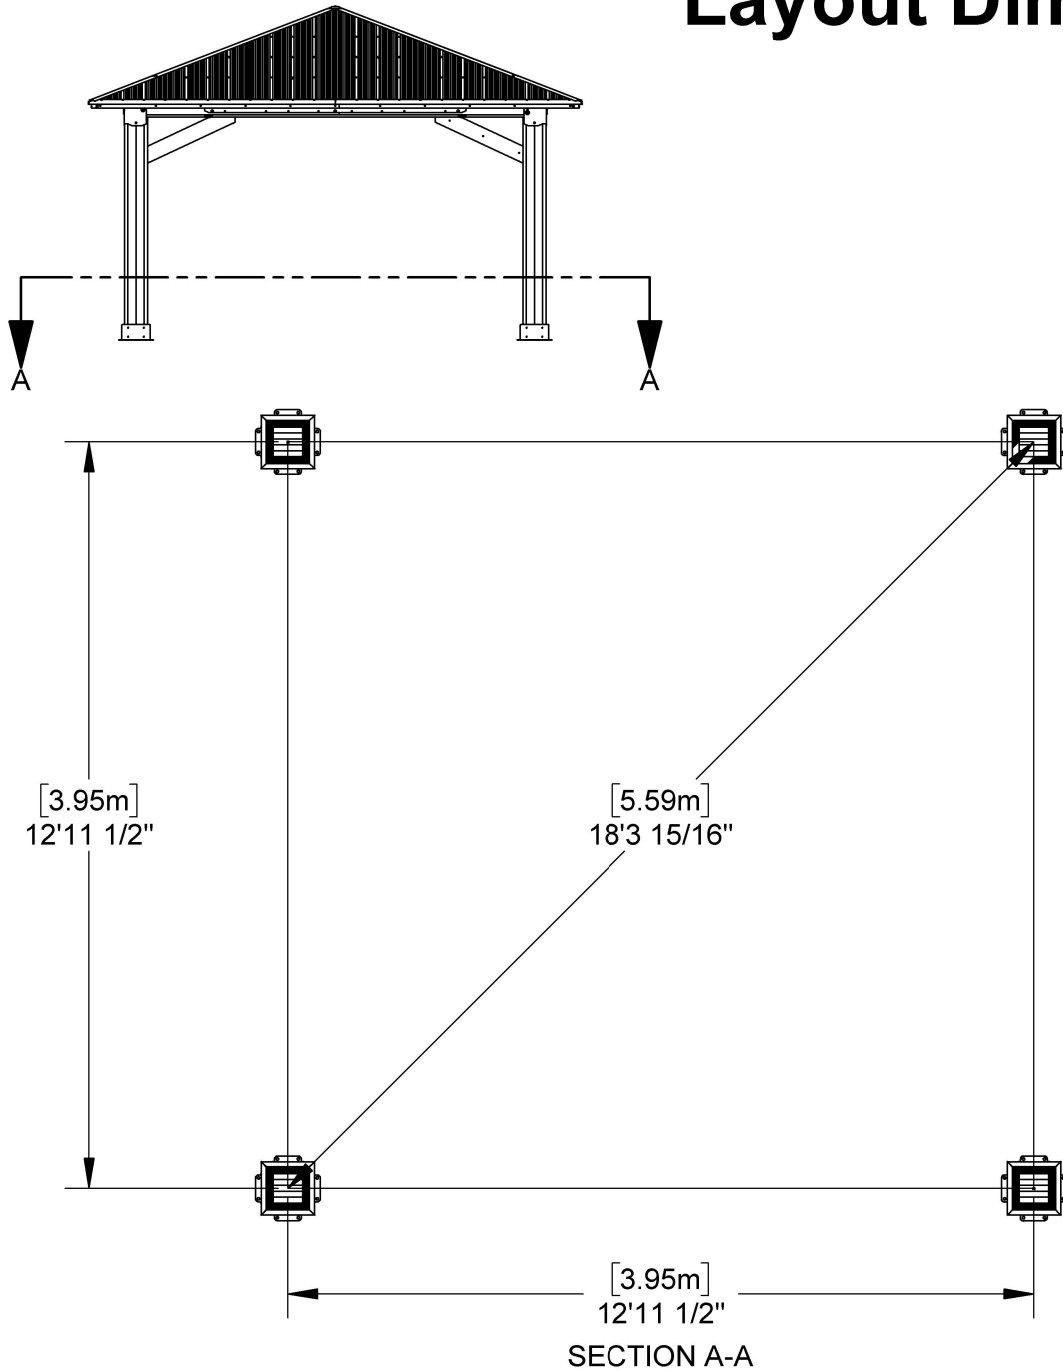

YM12875 - 16 x 16 Timber Frame Gazebo Layout Dimensions

YM12875 - 16 x 16 Timber Frame Gazebo Layout Dimensions

YM12875 - 16 x 16 Timber Frame Gazebo

Layout Dimensions

YM12875 - 16 x 16 Timber Frame Gazebo

Layout Dimensions

Overall Height:

11' (3.35m)

Overall Dimensions:

16.1' (4.9m)

16.1' (4.9m)

Outside Post Dimensions:

13' 8.5" (4.178m)

13' 8.5" (4.178m)

Ground to Bottom of Beam Dimension:

7' 3" (2.21m)

YM12875 - 16 x 16 Timber Frame Gazebo Layout Dimensions