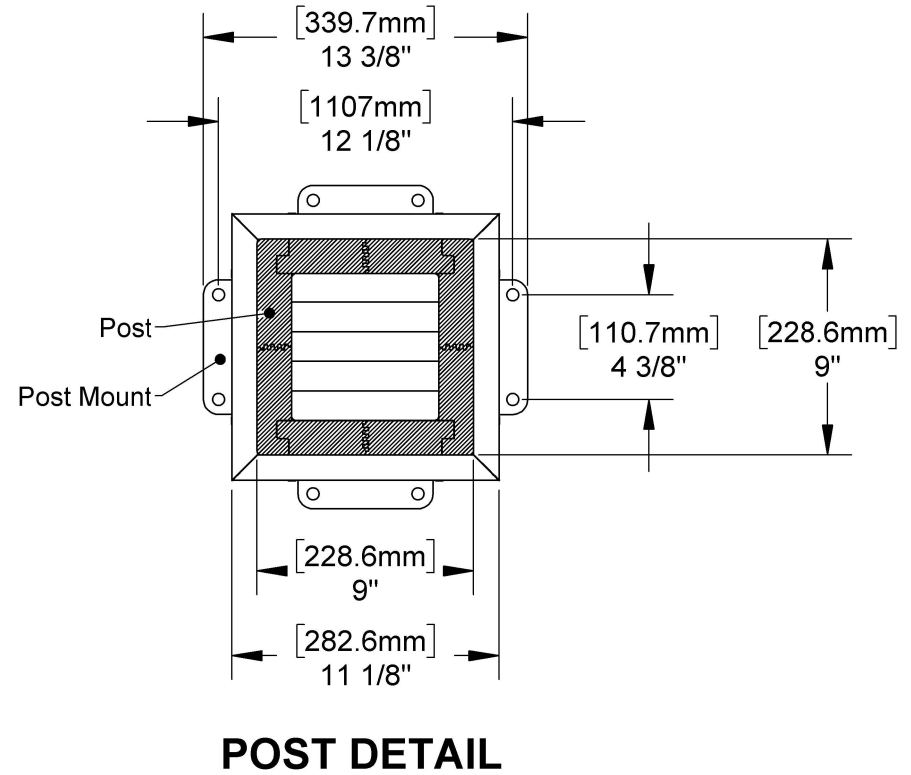

YM12875 - 16 x 16 Timber Frame Gazebo Layout Dimensions

YM12875 - 16 x 16 Timber Frame Gazebo Layout Dimensions

YM12875 - 16 x 16 Timber Frame Gazebo

Layout Dimensions

YM12875 - 16 x 16 Timber Frame Gazebo

Layout Dimensions

Overall Height:

11' (3.35m)

Overall Dimensions:

16.1' (4.9m)

16.1' (4.9m)

Outside Post Dimensions:

13' 8.5" (4.178m)

13' 8.5" (4.178m)

Ground to Bottom of Beam Dimension:

7' 3" (2.21m)

YM12875 - 16 x 16 Timber Frame Gazebo Layout Dimensions