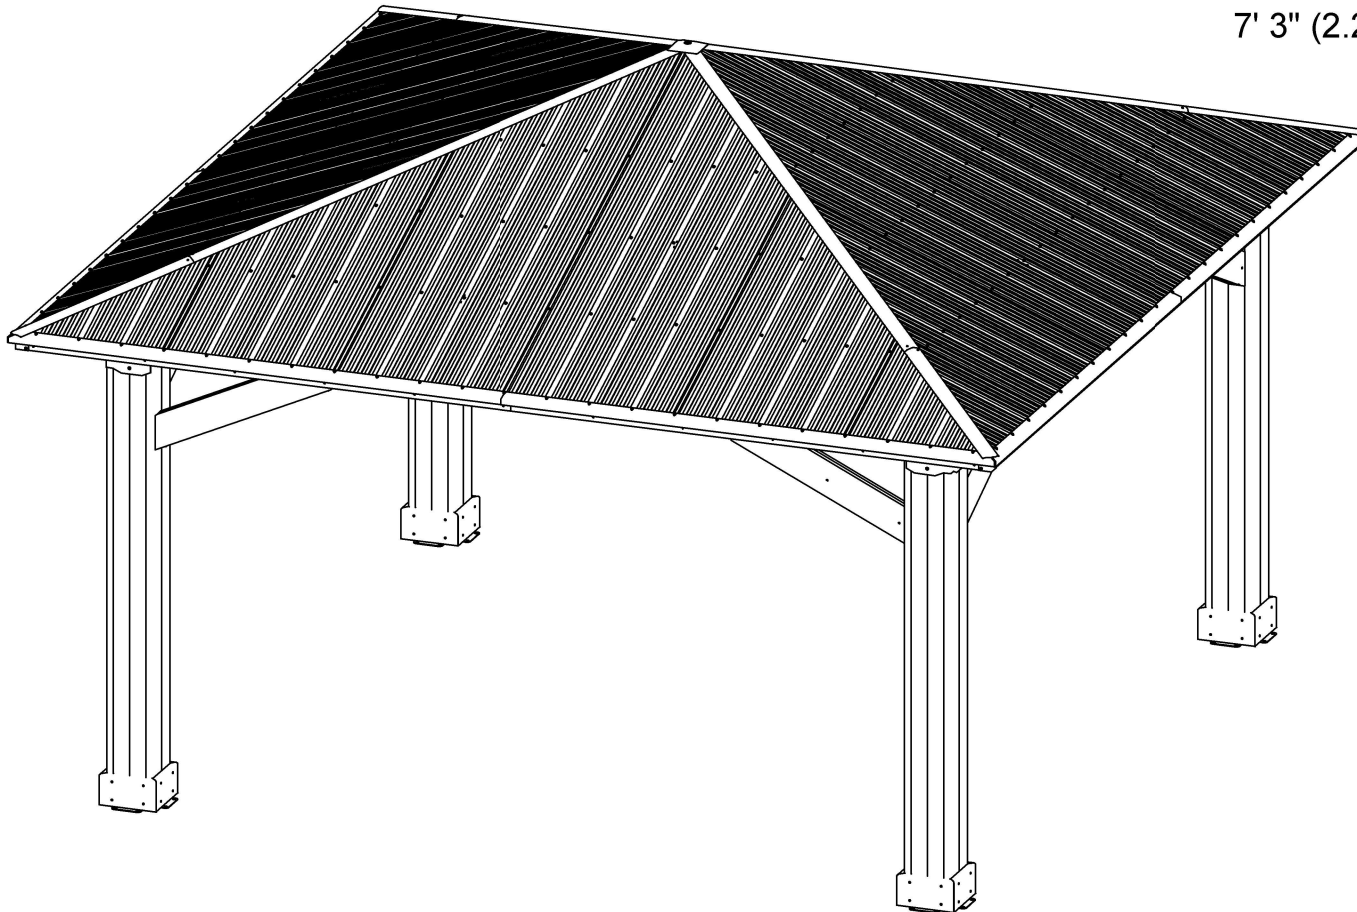

YM12875 - 16 x 16 Timber Frame Gazebo Layout Dimensions

YM12875 - 16 x 16 Timber Frame Gazebo Layout Dimensions

YM12875 - 16 x 16 Timber Frame Gazebo

Layout Dimensions

YM12875 - 16 x 16 Timber Frame Gazebo

Layout Dimensions

Overall Height:

11' (3.35m)

Overall Dimensions:

16.1' (4.9m)

16.1' (4.9m)

Outside Post Dimensions:

13' 8.5" (4.178m)

13' 8.5" (4.178m)

Ground to Bottom of Beam Dimension:

7' 3" (2.21m)

YM12875 - 16 x 16 Timber Frame Gazebo Layout Dimensions