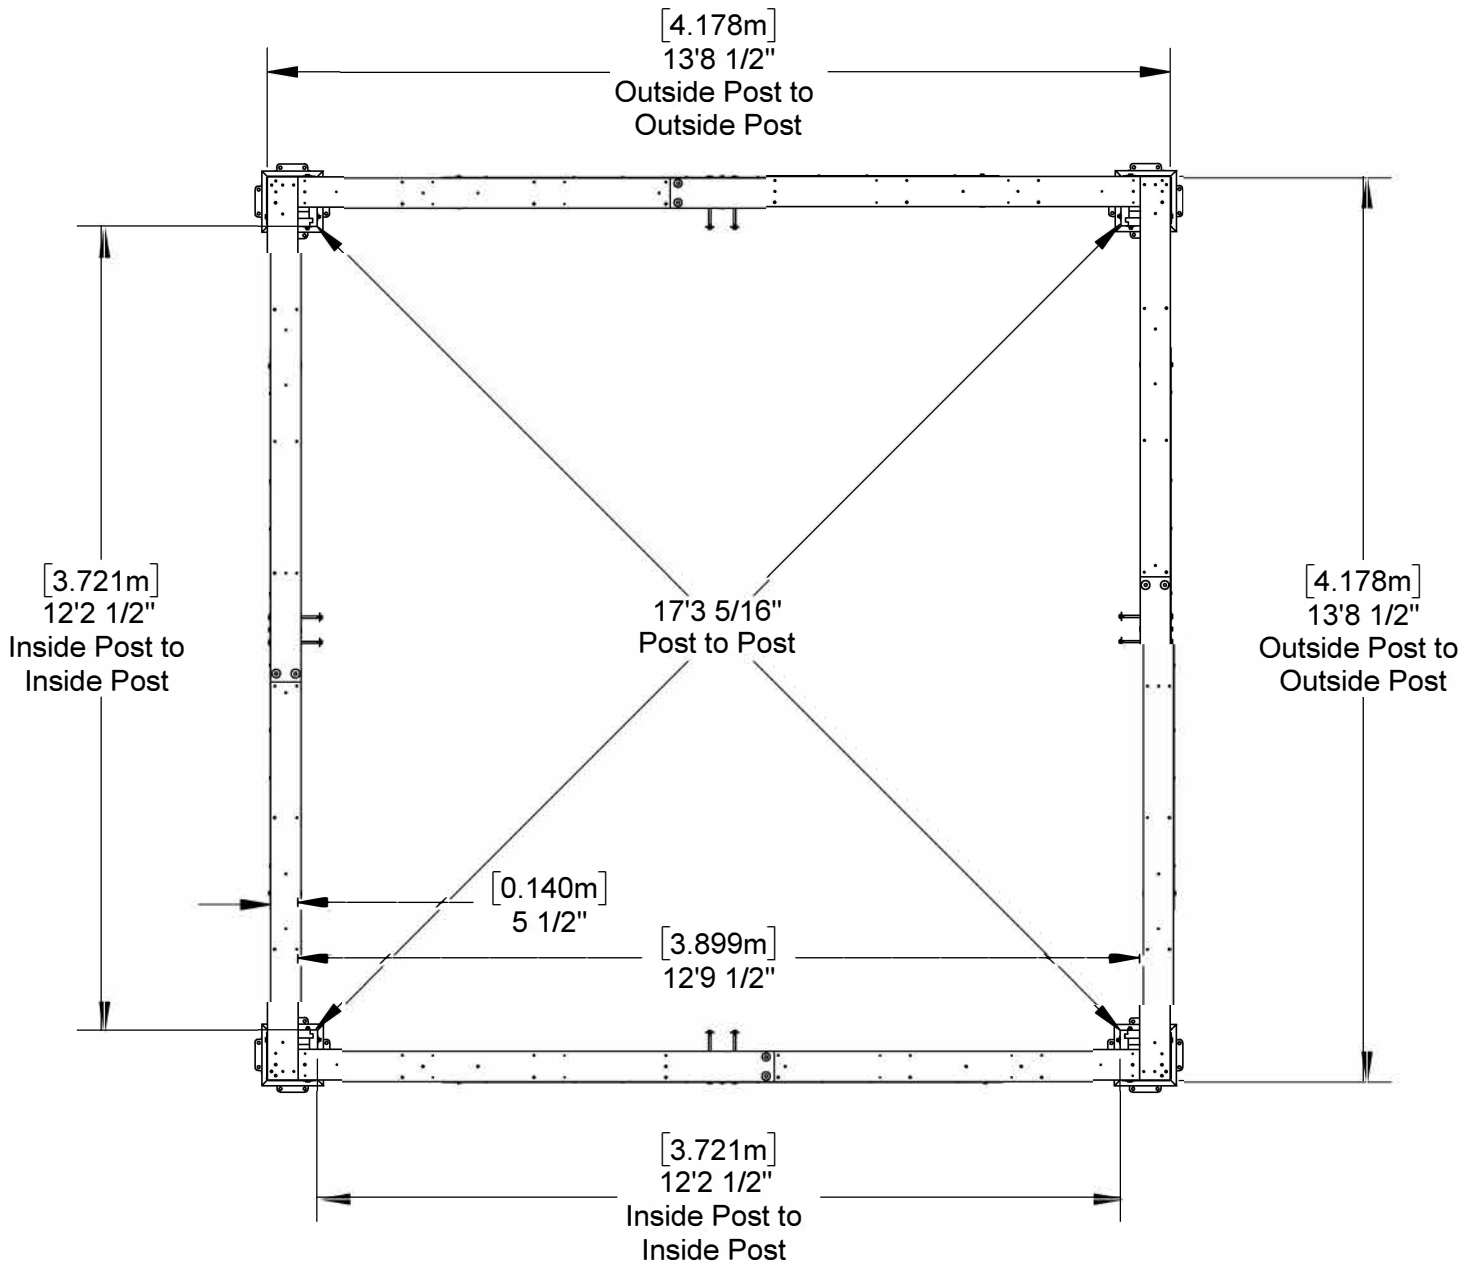

YM12875 - 16 x 16 Timber Frame Gazebo Layout Dimensions

YM12875 - 16 x 16 Timber Frame Gazebo Layout Dimensions

YM12875 - 16 x 16 Timber Frame Gazebo

Layout Dimensions

YM12875 - 16 x 16 Timber Frame Gazebo

Layout Dimensions

Overall Height:

11' (3.35m)

Overall Dimensions:

16.1' (4.9m)

16.1' (4.9m)

Outside Post Dimensions:

13' 8.5" (4.178m)

13' 8.5" (4.178m)

Ground to Bottom of Beam Dimension:

7' 3" (2.21m)

YM12875 - 16 x 16 Timber Frame Gazebo Layout Dimensions