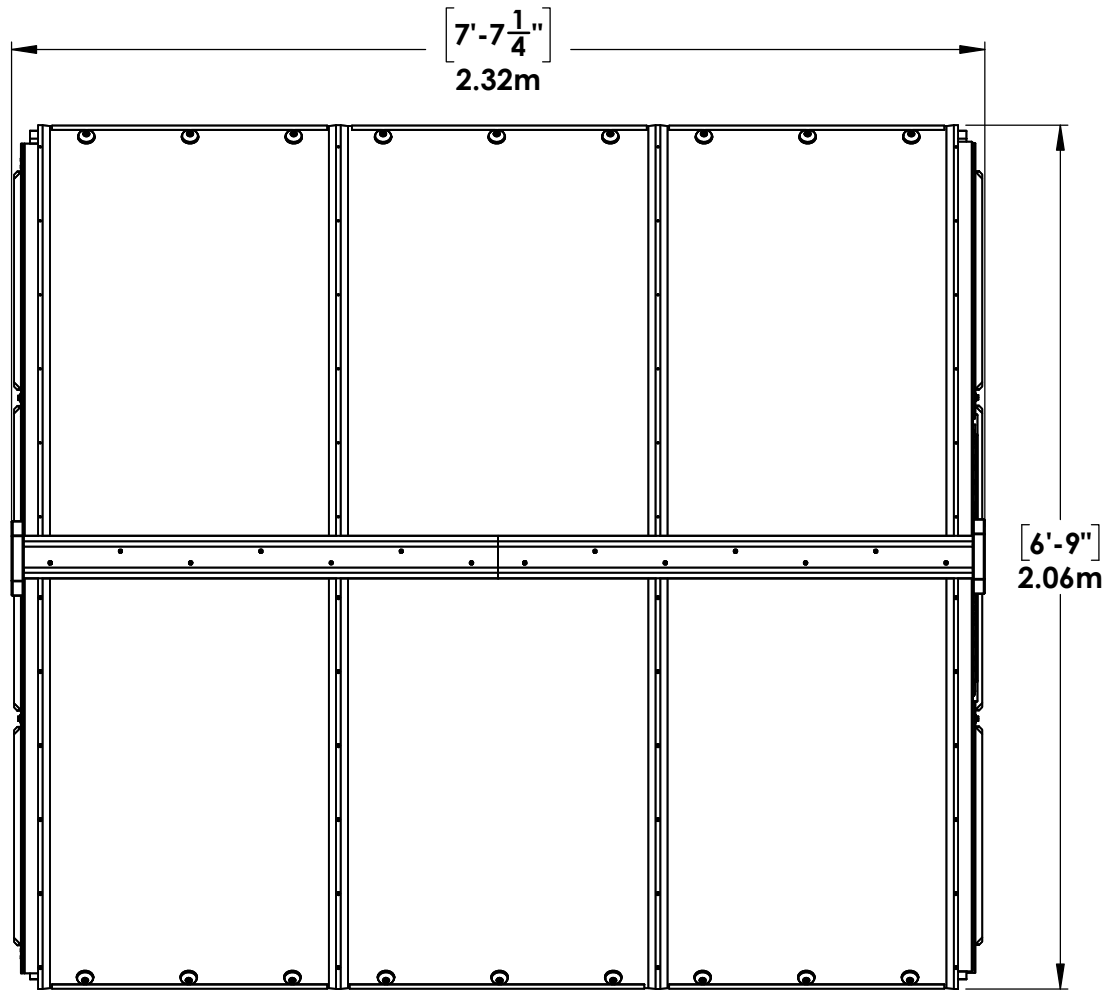

**YM12863 - 6.7' x 7.6'
Greenhouse**