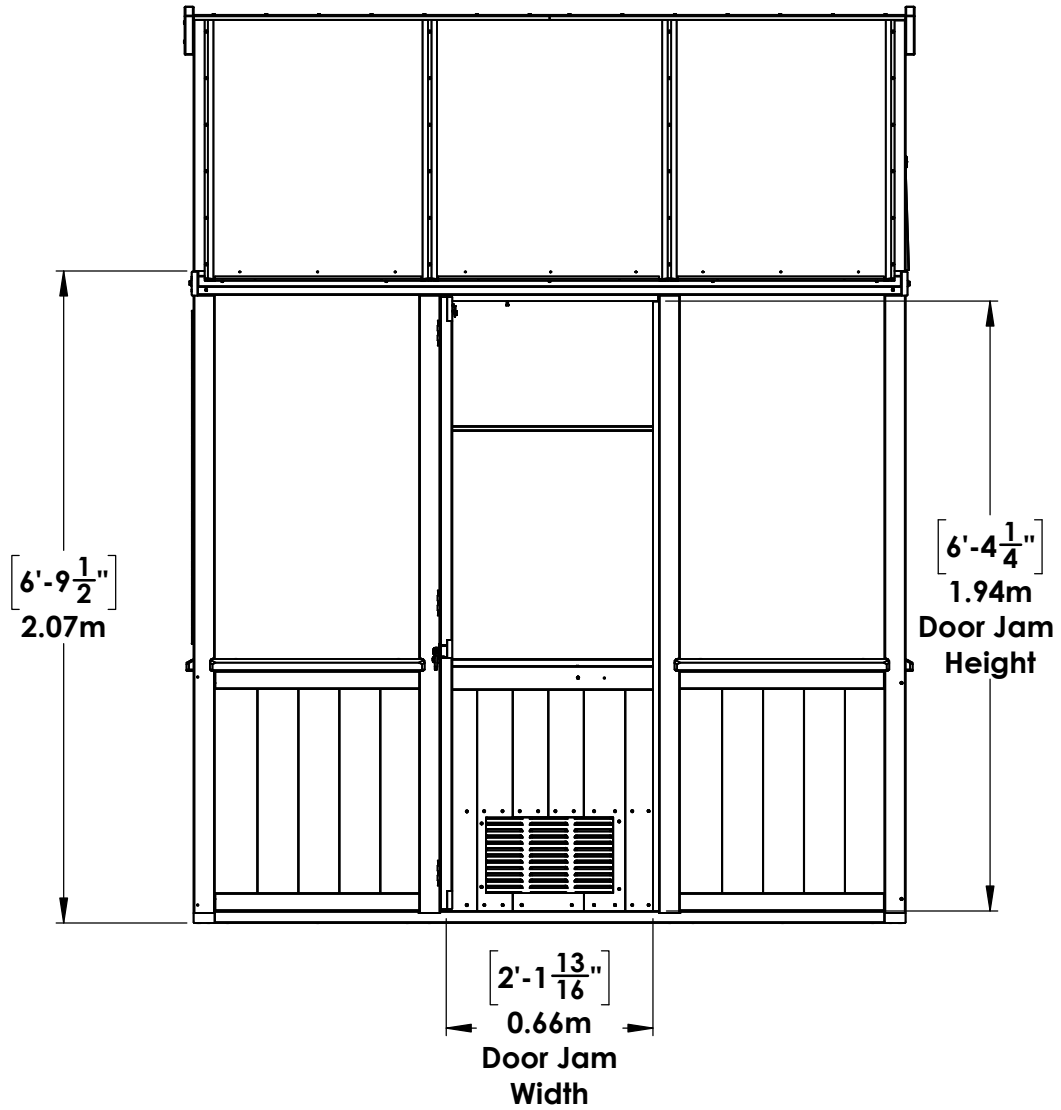

# YM12863 - 6.7' x 7.6' Greenhouse

## Roof Dimensions:

6' 9" (2.05m) x 7' 7.2" (2.31m)

## Outside Post Dimensions:

5' 11.4" (1.81m) x 7' 5" (2.26m)

## Door:

H76.2" x W25.8" (1.93m x 0.65m)