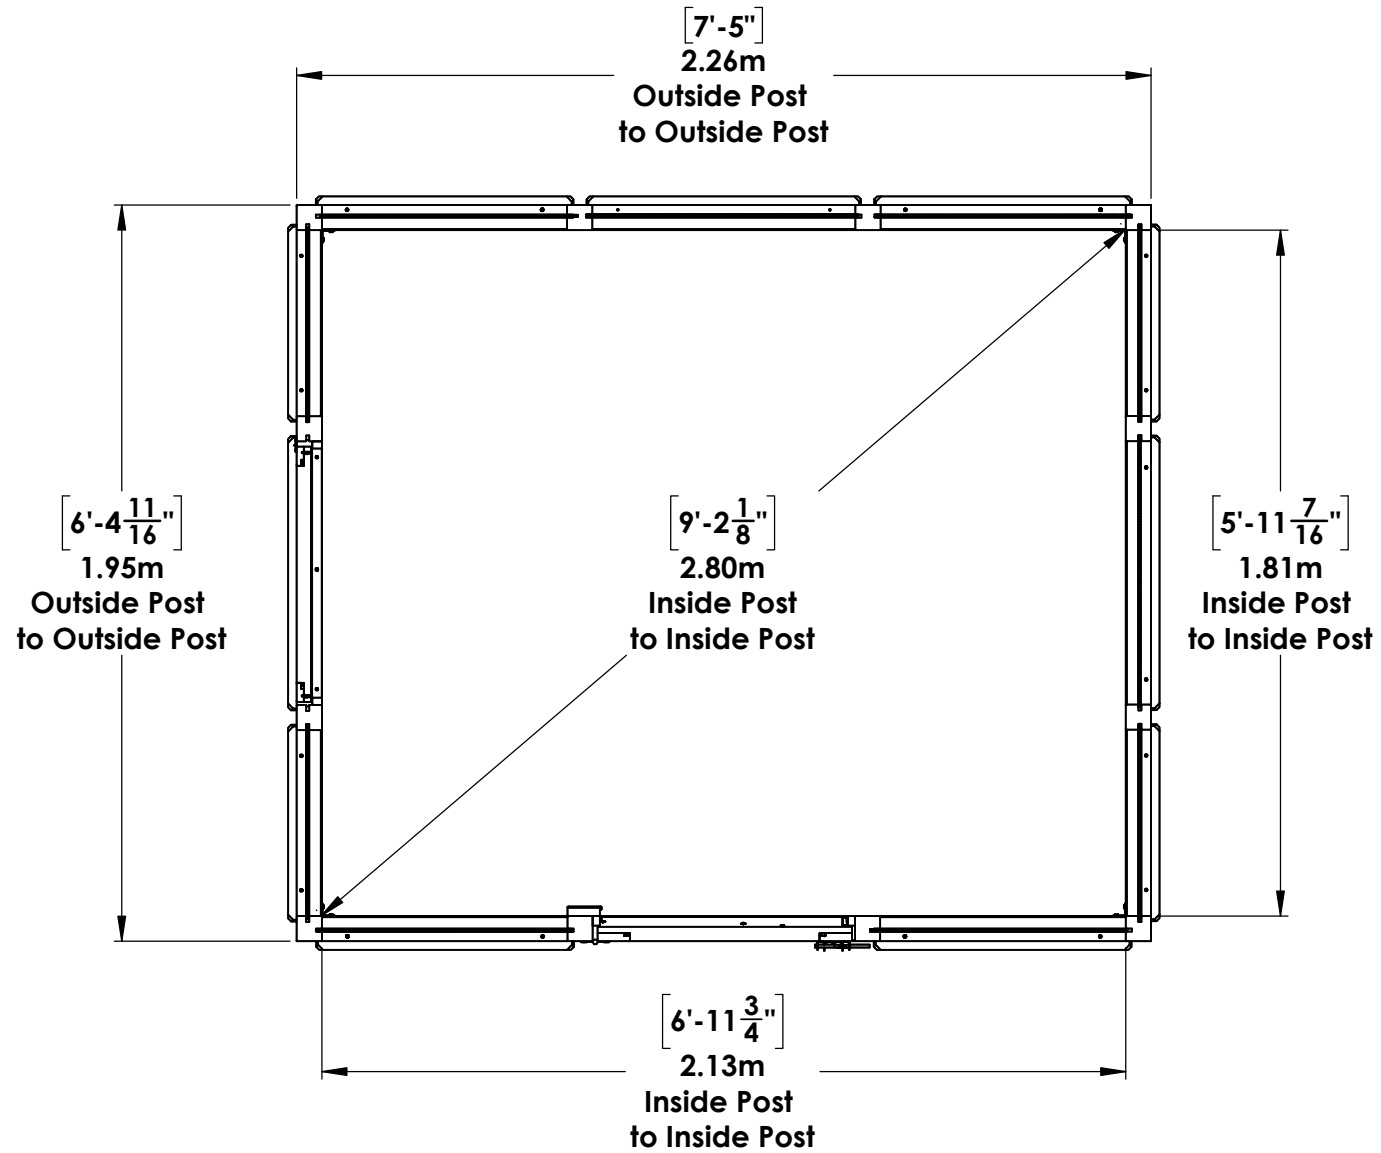

YM12863 - 6.7' x 7.6' Greenhouse