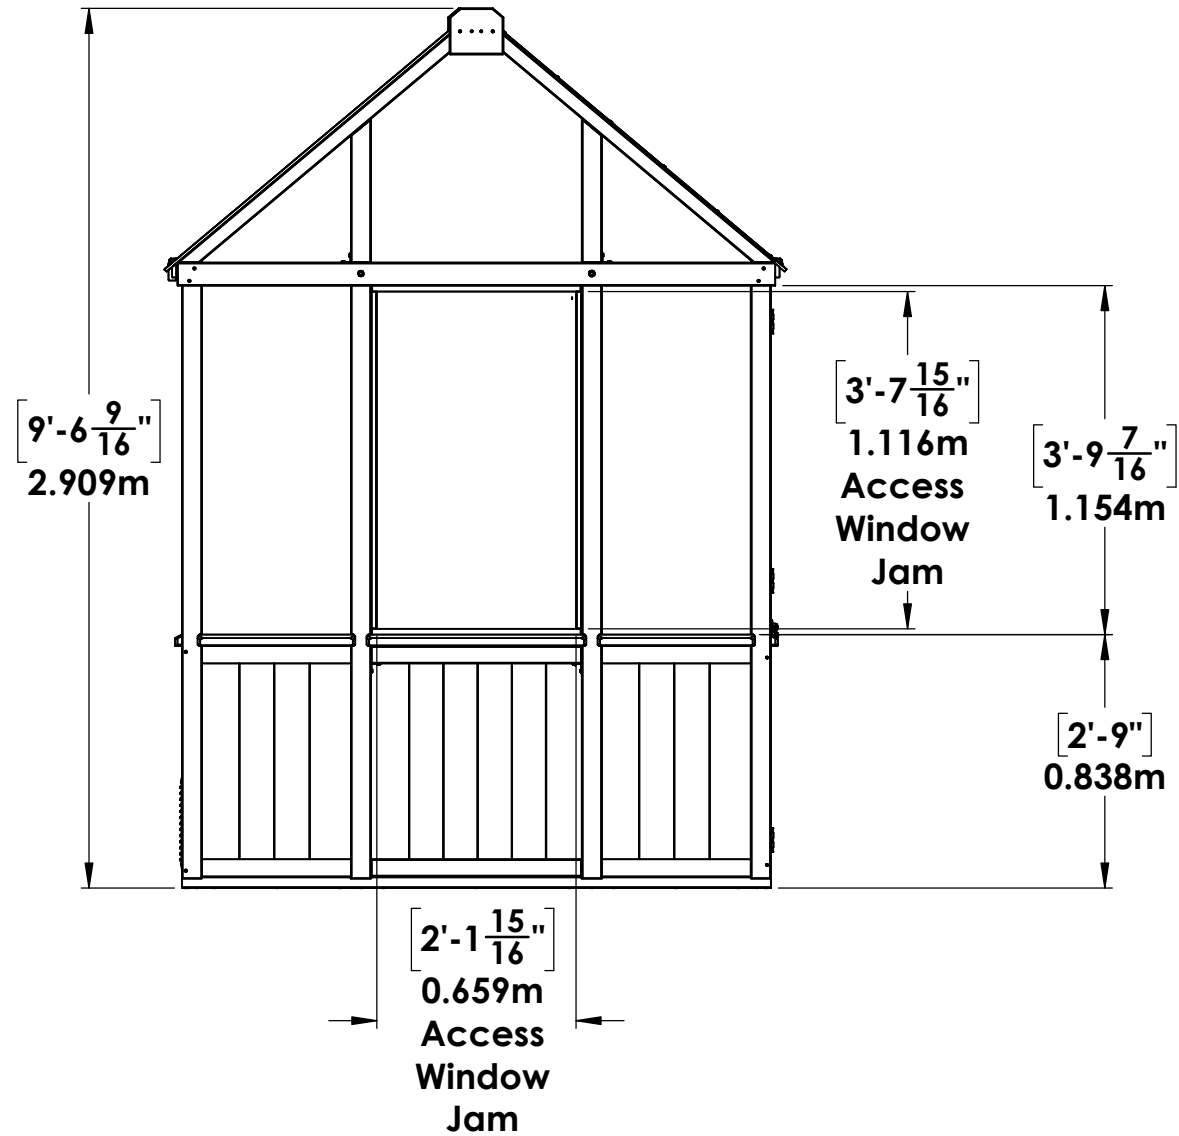

YM12863 - 6.7' x 7.6' Greenhouse