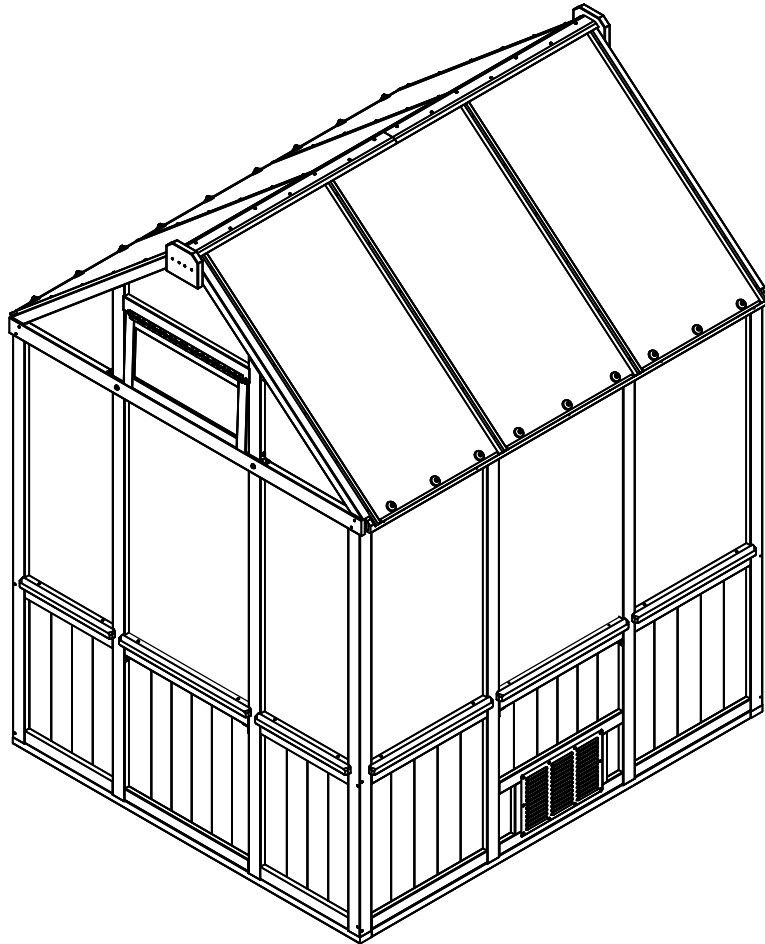

YM12863 - 6.7' x 7.6' Greenhouse

Peak Height:

9' 6.5" (2.9m)

Roof Dimensions:

6' 9" (2.05m) x 7' 7.2" (2.31m)

Outside Post Dimensions:

5' 11.4" (1.81m) x 7' 5" (2.26m)

Ground to Bottom of Rafter:

6' 9.5" (2.07m)

Ground to Bottom of Cathedral Gusset (Inside):

8' 5.4" (2.57m)

Door:

H76.2" x W25.8" (1.93m x 0.65m)

Back Lower Shelf:

L71.5" x W16" x H32.1"

L1.81m x W 0.4m x H 0.81m

Side Lower Shelf:

L67.7" x W16" x H32.1"

L1.71m x W0.4m x H0.81m

Side Upper Shelf:

L86.2" (2.18m) x W8" (0.2m)

Access Window Jam:

W25.9" (0.65m) x H43.9" (1.1m)