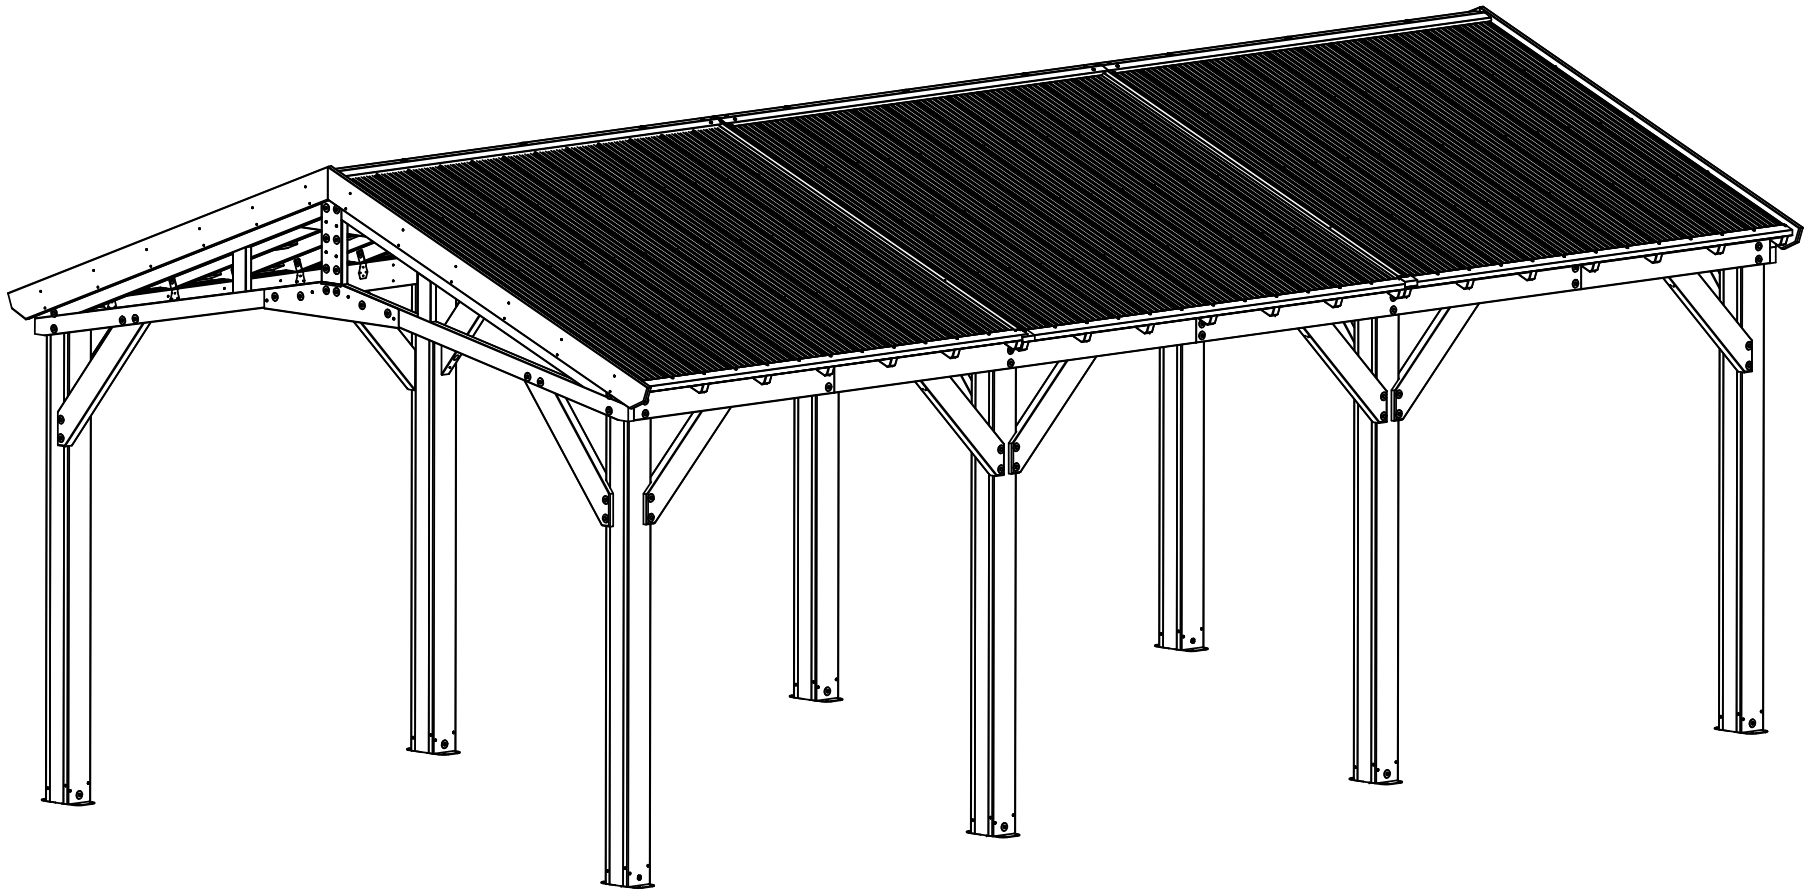

YM12870 - 14 x 25 Multi Purpose Shade Structure

YM12870 - 14 x 25 Multi Purpose Shade Structure

YM12870 - 14 x 25 Multi Purpose Shade Structure

YM12870 - 14 x 25 Multi Purpose Shade Structure

Overall Height:

10' 8.75" (3.27m)

Overall Dimensions:

14' 3.75" (4.36m)

25' 3.25" (7.70m)

Outside Post Dimensions:

13' (3.96m)

24' 10.18" (7.57m)

Ground to Bottom of Truss Dimension:

8' 3.81" (2.53m)

YM12870 - 14 x 25 Multi Purpose Shade Structure