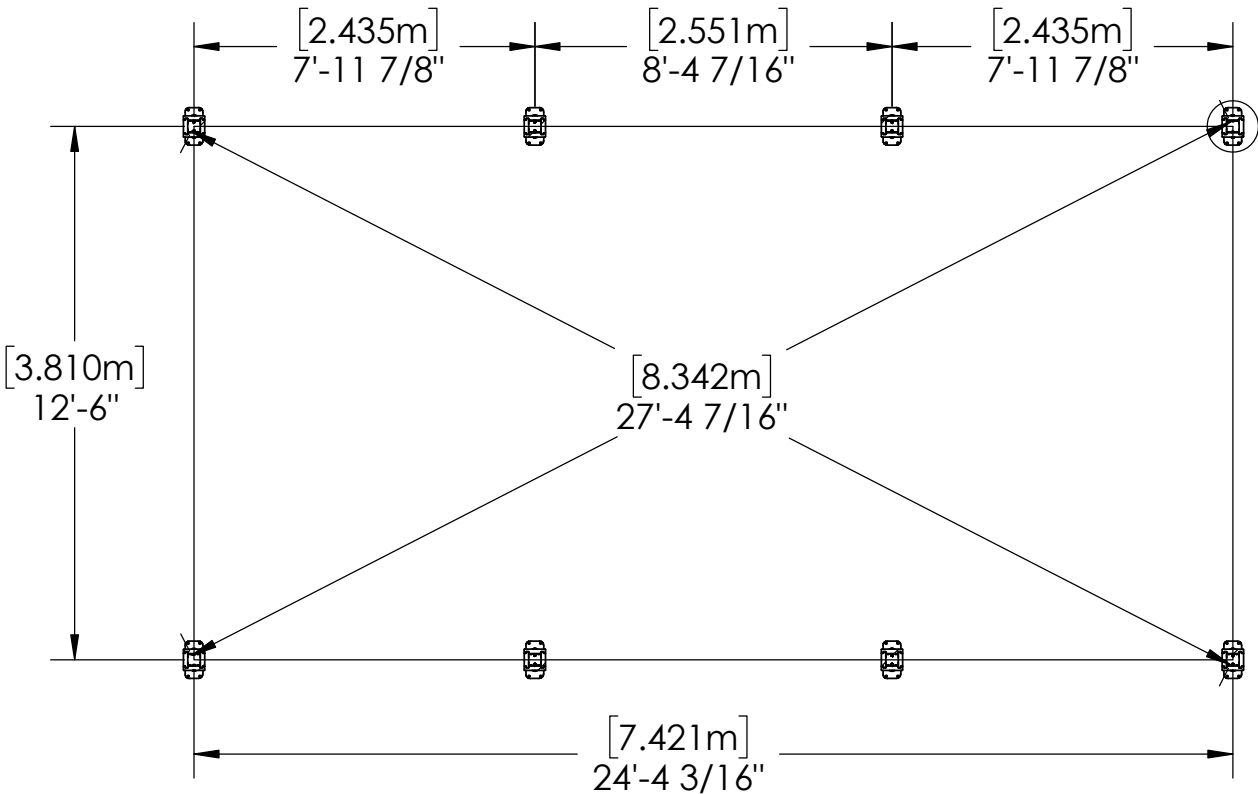

YM12870 - 14 x 25 Multi Purpose Shade Structure

YM12870 - 14 x 25 Multi Purpose Shade Structure

YM12870 - 14 x 25 Multi Purpose Shade Structure

YM12870 - 14 x 25 Multi Purpose Shade Structure

Overall Height:

10' 8.75" (3.27m)

Overall Dimensions:

14' 3.75" (4.36m)

25' 3.25" (7.70m)

Outside Post Dimensions:

13' (3.96m)

24' 10.18" (7.57m)

Ground to Bottom of Truss Dimension:

8' 3.81" (2.53m)

YM12870 - 14 x 25 Multi Purpose Shade Structure