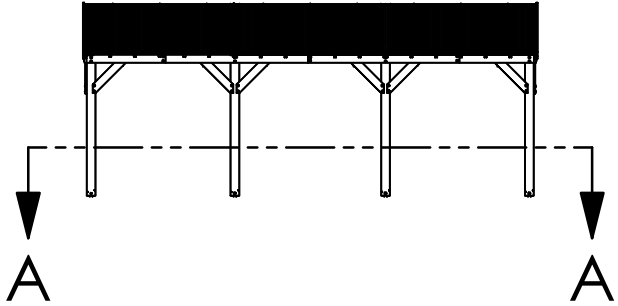

YM12870 - 14 x 25 Multi Purpose Shade Structure

YM12870 - 14 x 25 Multi Purpose Shade Structure

YM12870 - 14 x 25 Multi Purpose Shade Structure

YM12870 - 14 x 25 Multi Purpose Shade Structure

Overall Height:

10' 8.75" (3.27m)

Overall Dimensions:

14' 3.75" (4.36m)

25' 3.25" (7.70m)

Outside Post Dimensions:

13' (3.96m)

24' 10.18" (7.57m)

Ground to Bottom of Truss Dimension:

8' 3.81" (2.53m)

YM12870 - 14 x 25 Multi Purpose Shade Structure