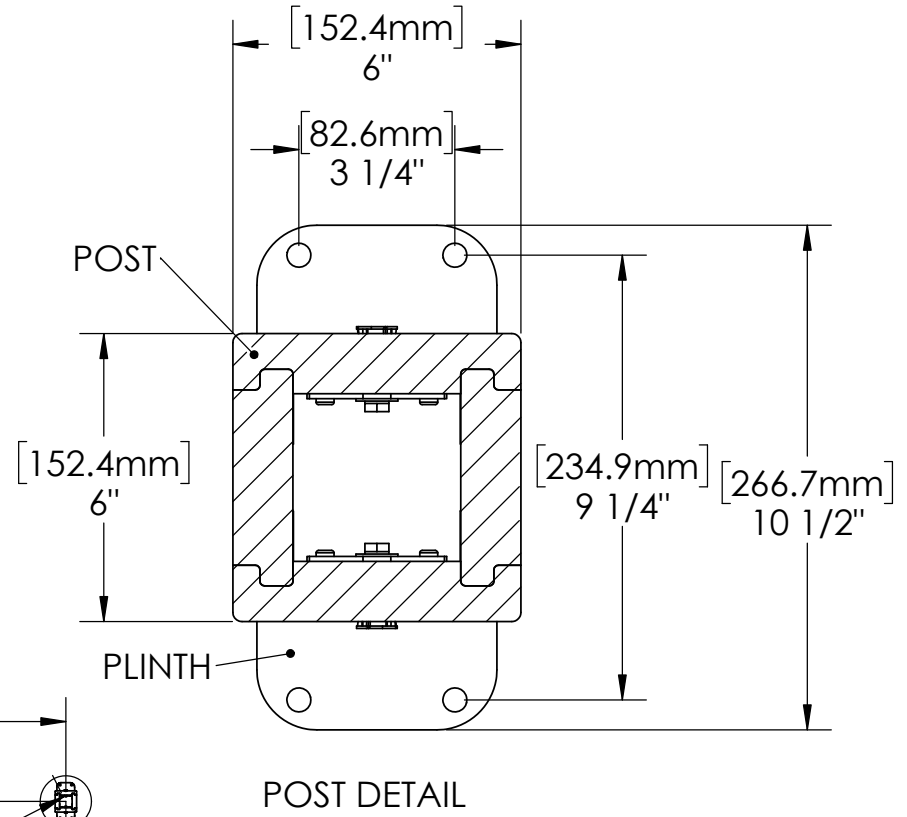

YM12870 - 14 x 25 Multi Purpose Shade Structure

YM12870 - 14 x 25 Multi Purpose Shade Structure

YM12870 - 14 x 25 Multi Purpose Shade Structure

YM12870 - 14 x 25 Multi Purpose Shade Structure

Overall Height:

10' 8.75" (3.27m)

Overall Dimensions:

14' 3.75" (4.36m)

25' 3.25" (7.70m)

Outside Post Dimensions:

13' (3.96m)

24' 10.18" (7.57m)

Ground to Bottom of Truss Dimension:

8' 3.81" (2.53m)

YM12870 - 14 x 25 Multi Purpose Shade Structure