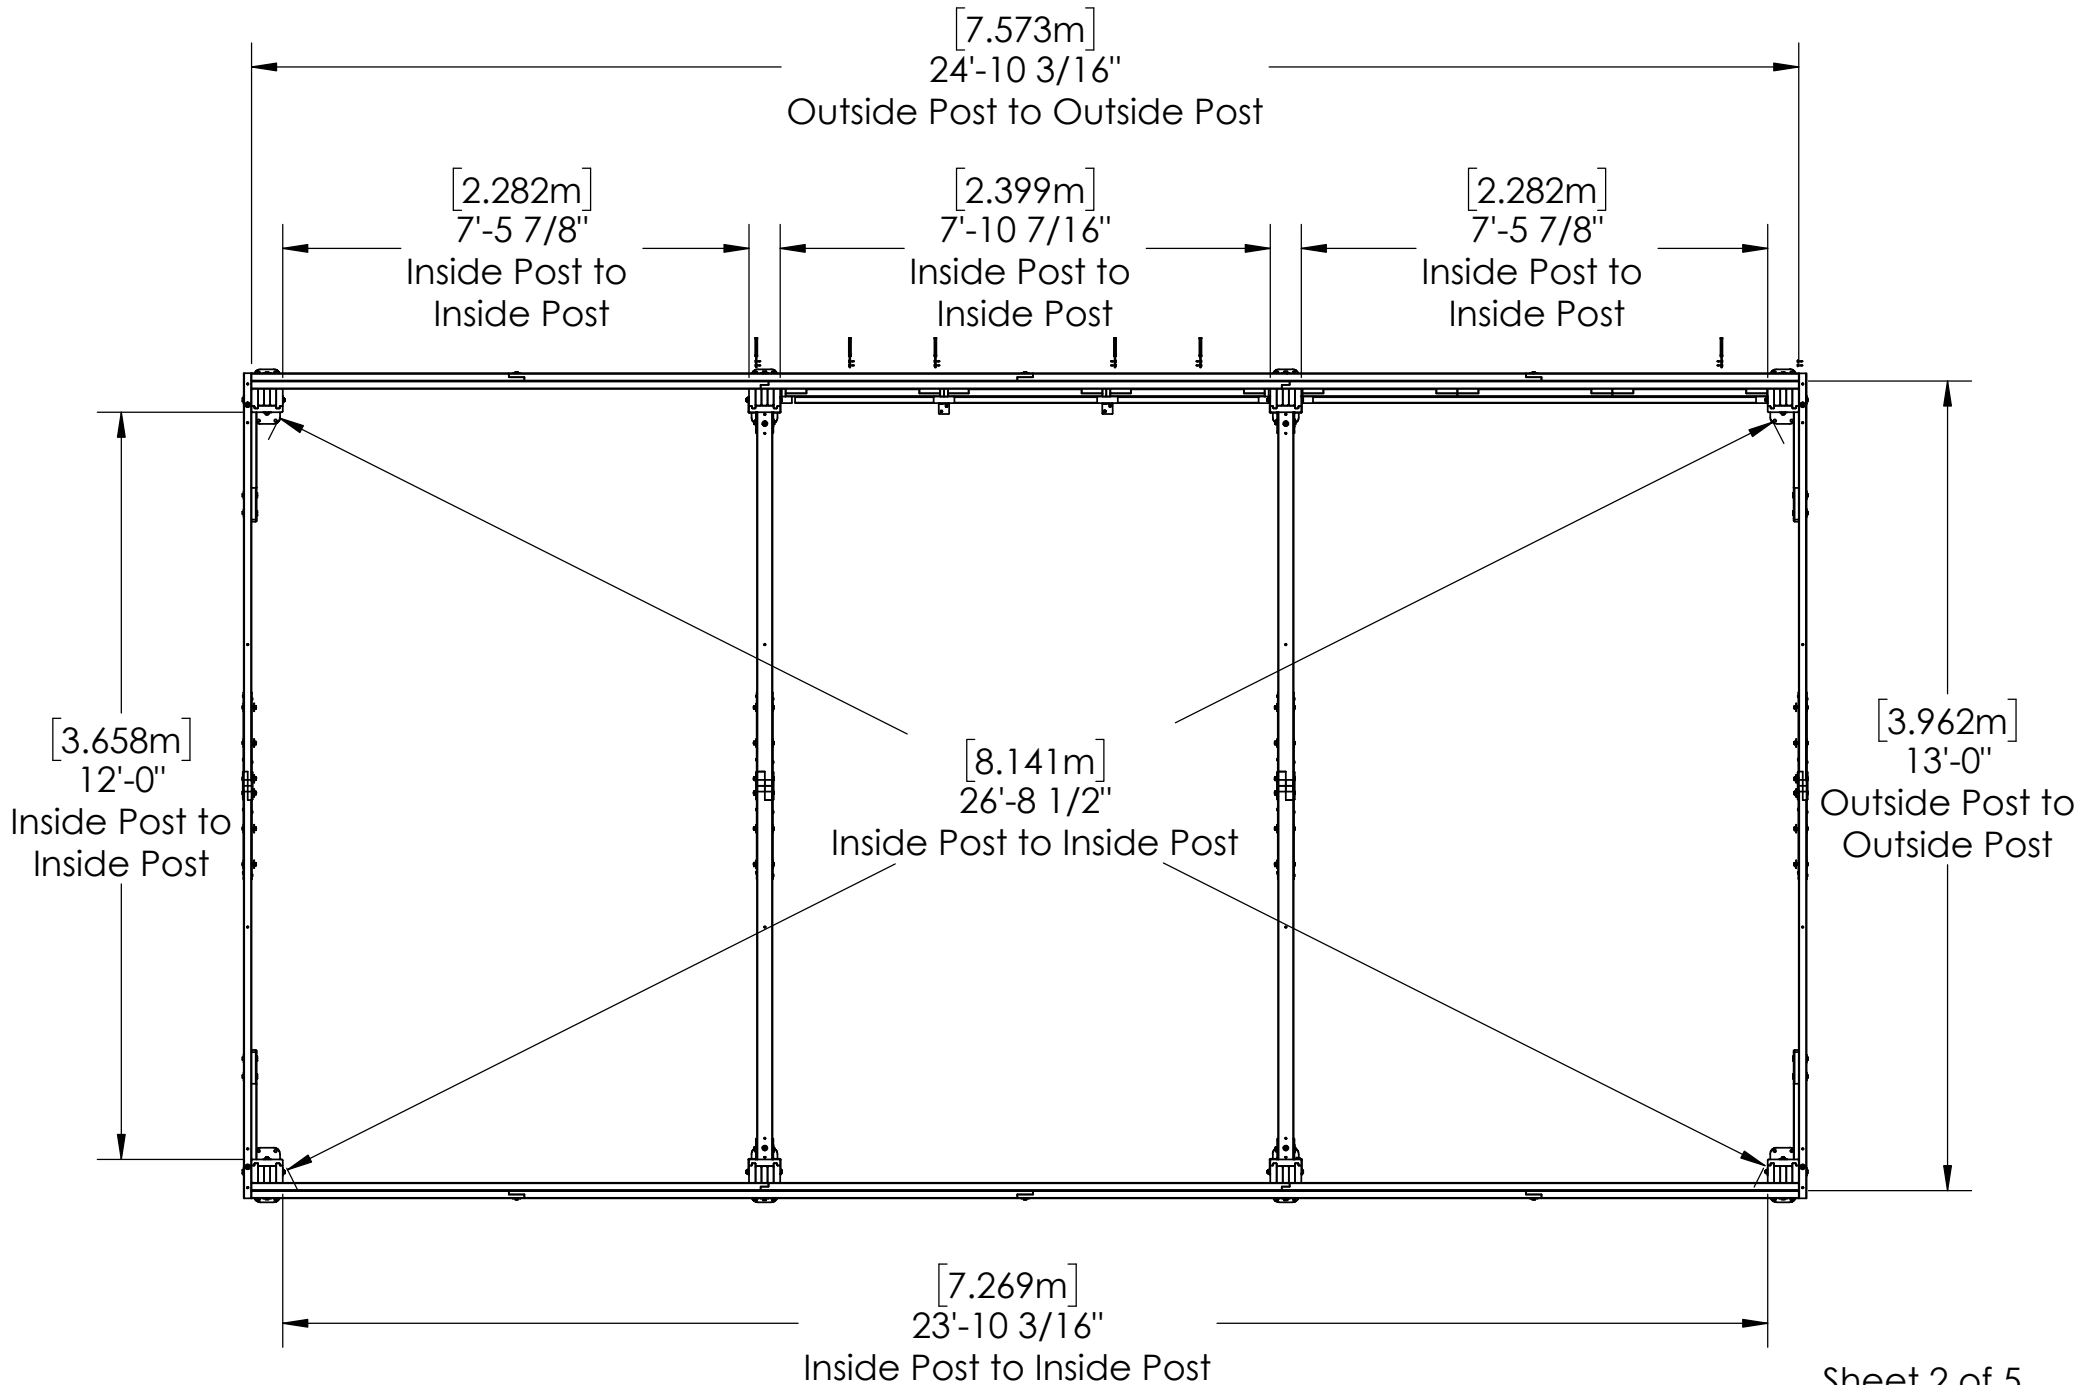

YM12870 - 14 x 25 Multi Purpose Shade Structure

YM12870 - 14 x 25 Multi Purpose Shade Structure

YM12870 - 14 x 25 Multi Purpose Shade Structure

YM12870 - 14 x 25 Multi Purpose Shade Structure

Overall Height:

10' 8.75" (3.27m)

Overall Dimensions:

14' 3.75" (4.36m)

25' 3.25" (7.70m)

Outside Post Dimensions:

13' (3.96m)

24' 10.18" (7.57m)

Ground to Bottom of Truss Dimension:

8' 3.81" (2.53m)

YM12870 - 14 x 25 Multi Purpose Shade Structure