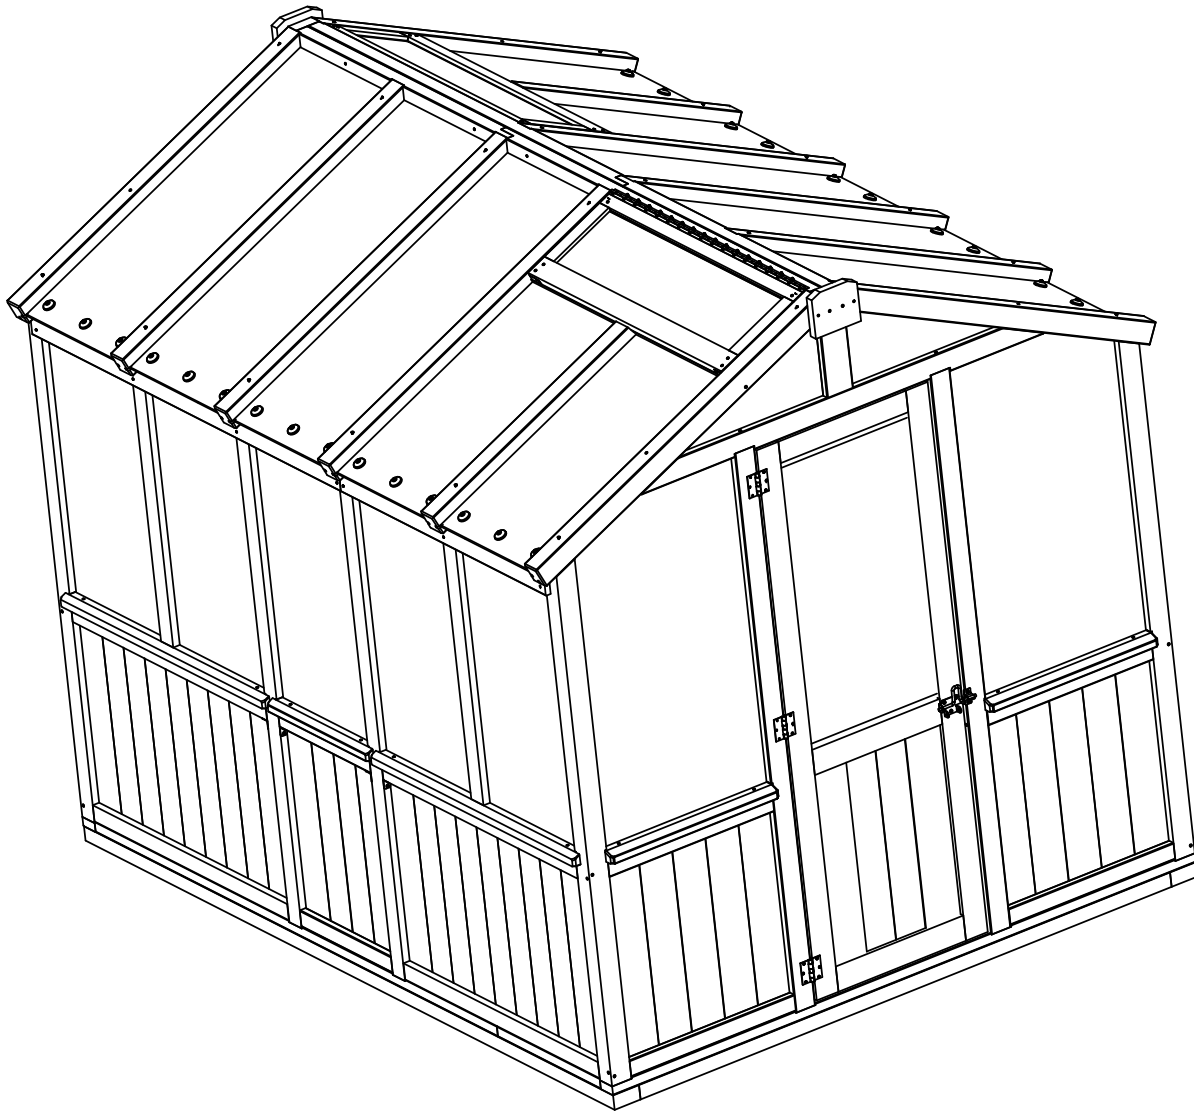

# YM12854 - 8' x 9.7' Cedar Poly Greenhouse

# YM12854 - 8' x 9.7' Cedar Poly Greenhouse

**Peak Height:**  
8' 0.6" (2.45m)

**Roof Dimensions:**  
8' (2.43m) x 9' 8.3" (2.95m)

**Outside Post Dimensions:**  
7' 6.2" (2.32m) x 9' 5.6" (2.88m)

**Ground to Bottom of Rafter:**  
5' 11-3/8" (1.81m)