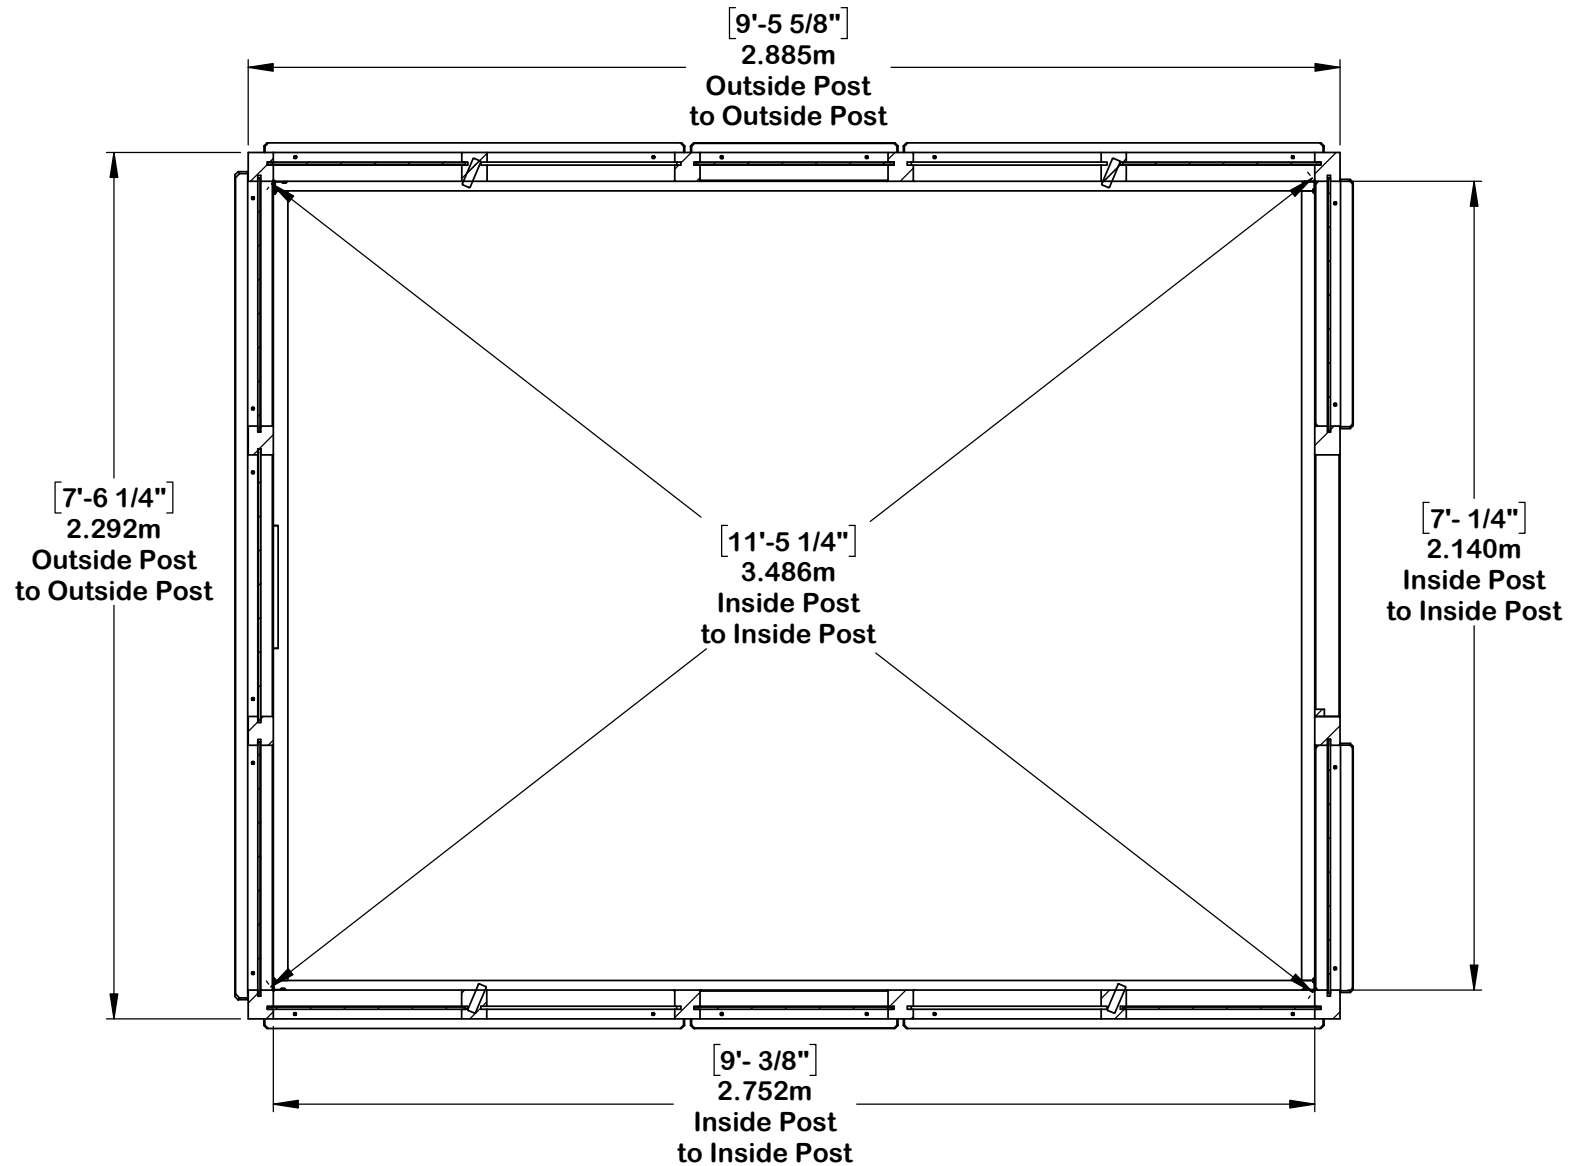

# YM12854 - 8' x 9.7' Cedar Poly Greenhouse

# YM12854 - 8' x 9.7' Cedar Poly Greenhouse

**Peak Height:**  
8' 0.6" (2.45m)

**Roof Dimensions:**  
8' (2.43m) x 9' 8.3" (2.95m)

**Outside Post Dimensions:**  
7' 6.2" (2.32m) x 9' 5.6" (2.88m)

**Ground to Bottom of Rafter:**  
5' 11-3/8" (1.81m)

**Ground to Roof (Inside):**  
7' 8.1" (2.54m)

**Door**  
H76.5" x W26.5" (1.94m x 0.67m)

**Back Lower Shelf**  
L84.2" x W19.3" x H32.5"  
L2.13m x W0.49m x H0.82m

**Side Lower Shelf**  
L89.1" x W19.3" x H32.5"  
L2.26m x W0.49m x H0.82m

**Back Upper Shelf**  
W8" (0.20m) x L87" (2.21m)

**Side Upper Shelf**  
W8" (0.20m) x L101.5" (2.58m)