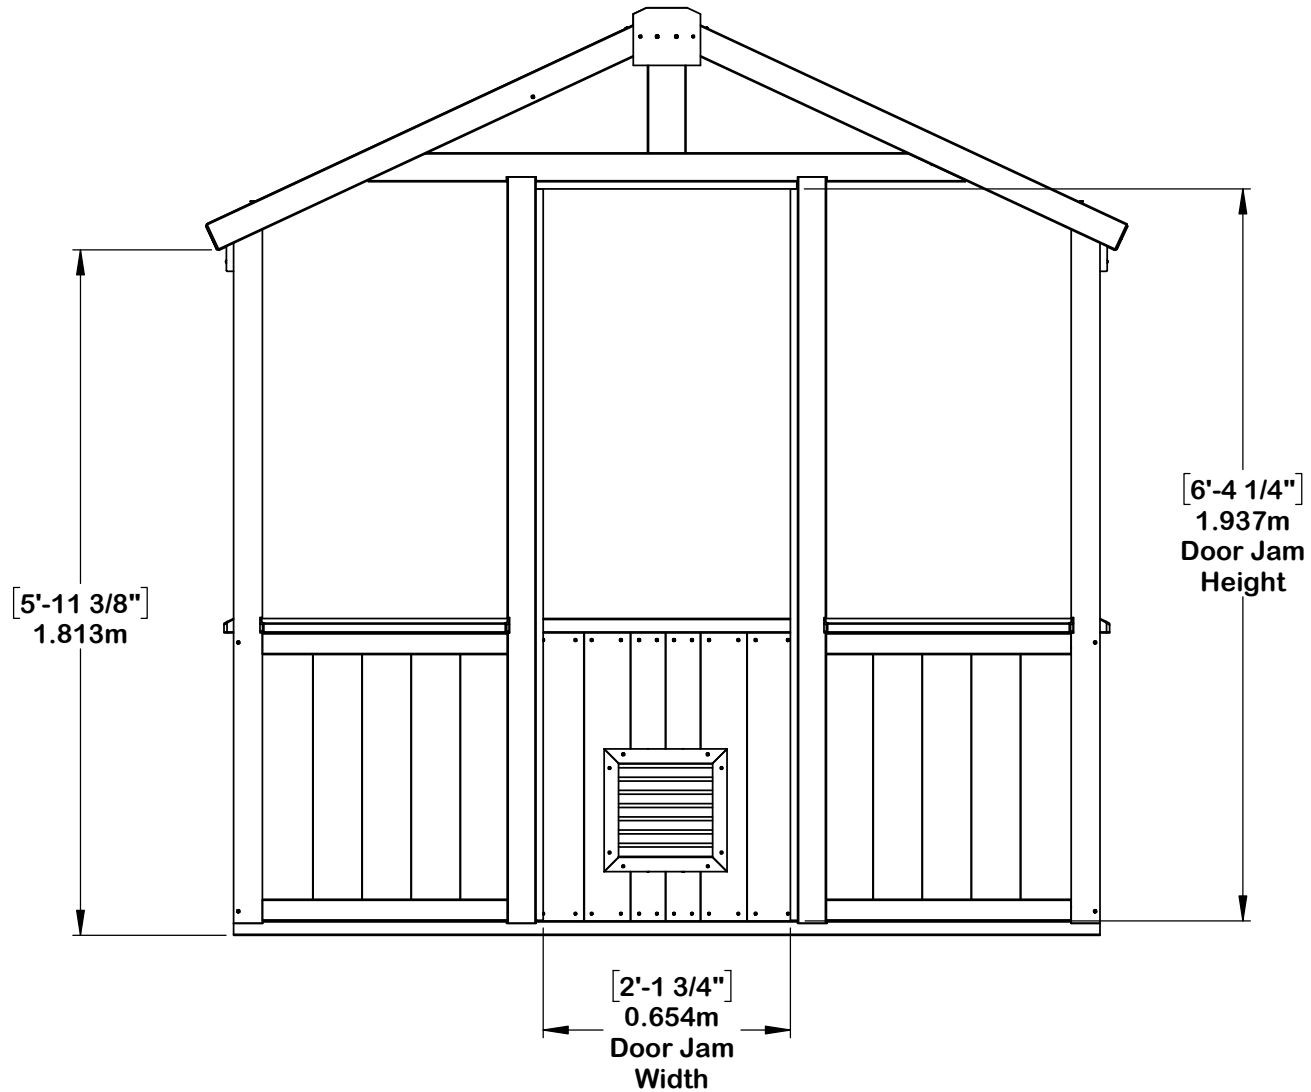

# YM12854 - 8' x 9.7' Cedar Poly Greenhouse

# YM12854 - 8' x 9.7' Cedar Poly Greenhouse

**Peak Height:**  
8' 0.6" (2.45m)

**Roof Dimensions:**  
8' (2.43m) x 9' 8.3" (2.95m)

**Outside Post Dimensions:**  
7' 6.2" (2.32m) x 9' 5.6" (2.88m)

**Ground to Bottom of Rafter:**  
5' 11-3/8" (1.81m)