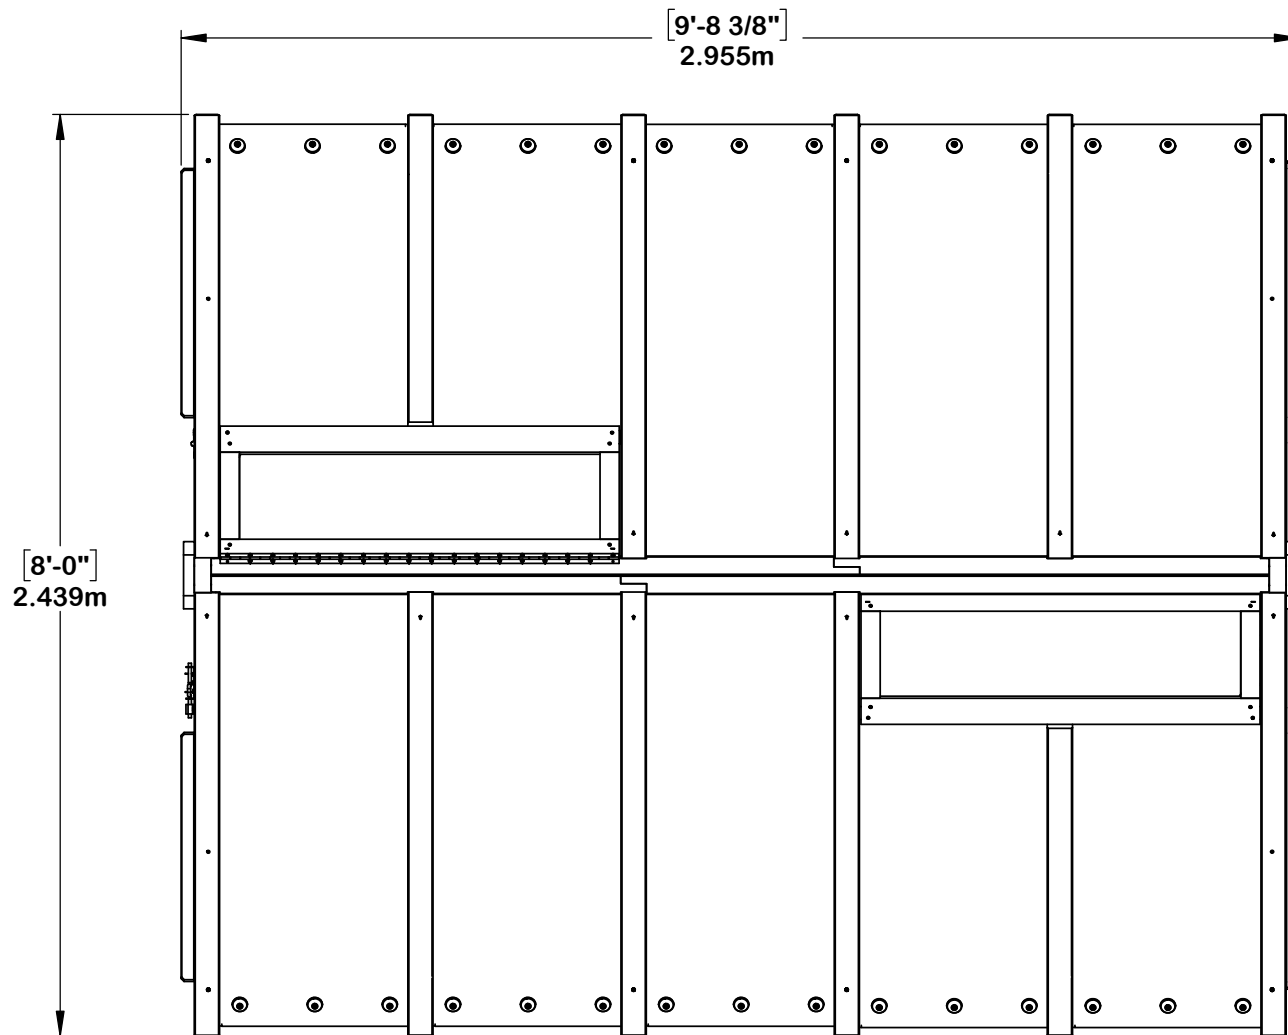

YM12854 - 8' x 9.7' Cedar Poly Greenhouse