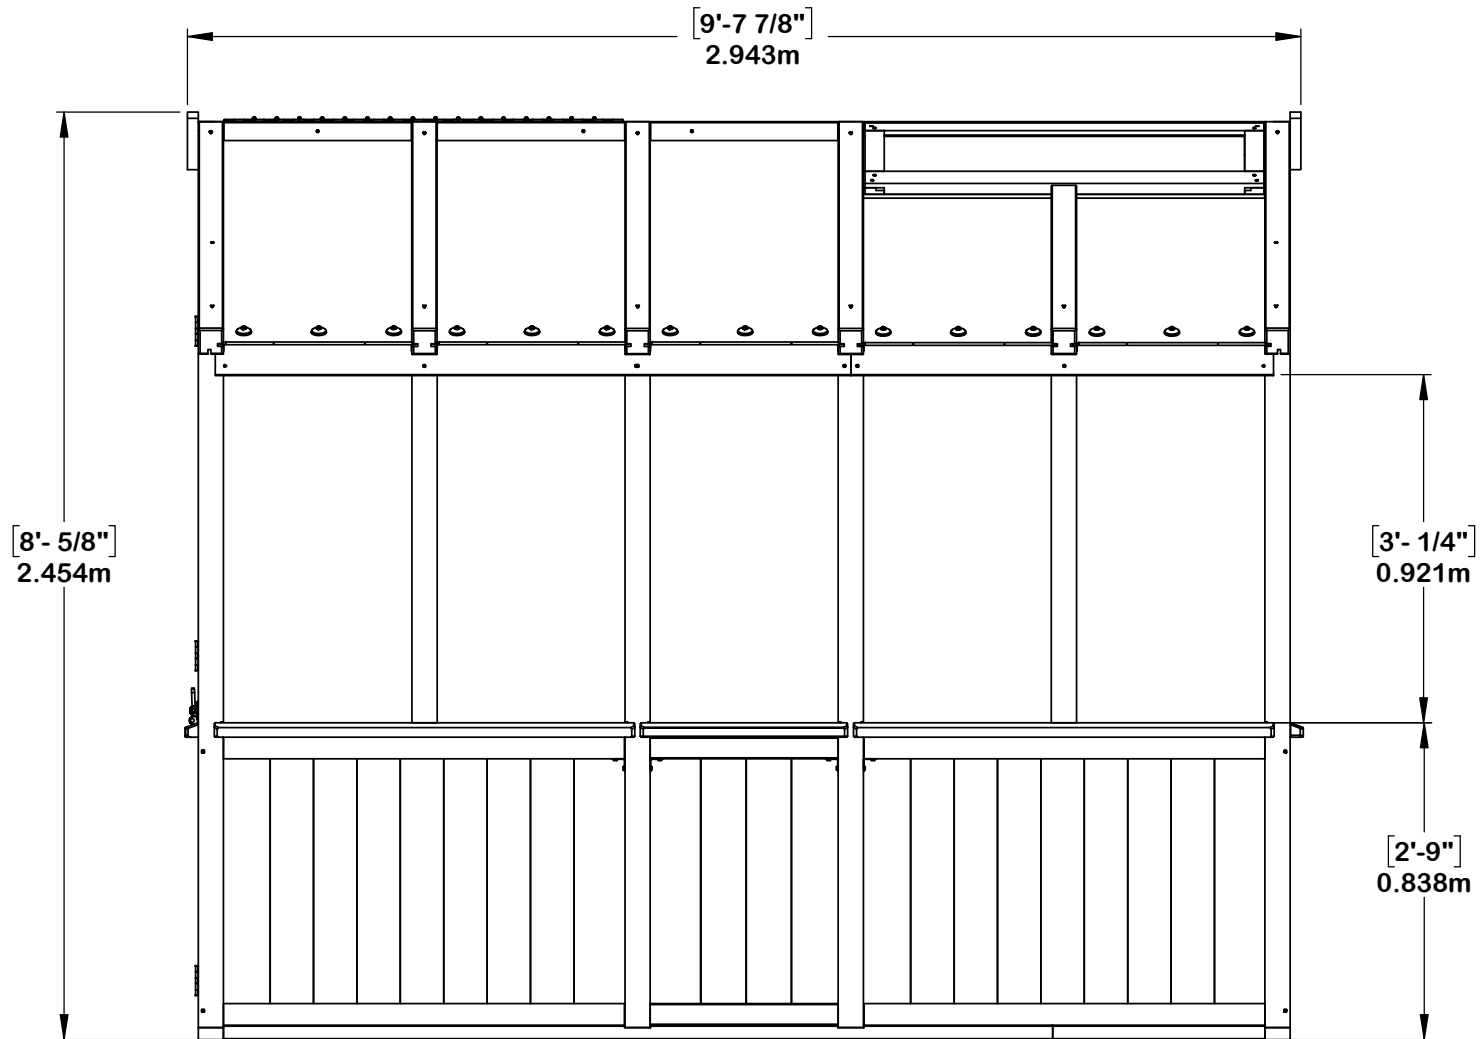

# YM12854 - 8' x 9.7' Cedar Poly Greenhouse

# YM12854 - 8' x 9.7' Cedar Poly Greenhouse

**Peak Height:**  
8' 0.6" (2.45m)

**Roof Dimensions:**  
8' (2.43m) x 9' 8.3" (2.95m)

**Outside Post Dimensions:**  
7' 6.2" (2.32m) x 9' 5.6" (2.88m)

**Ground to Bottom of Rafter:**  
5' 11-3/8" (1.81m)

**Back Upper Shelf**  
W8" (0.20m) x L87" (2.21m)

**Side Upper Shelf**  
W8" (0.20m) x L101.5" (2.58m)