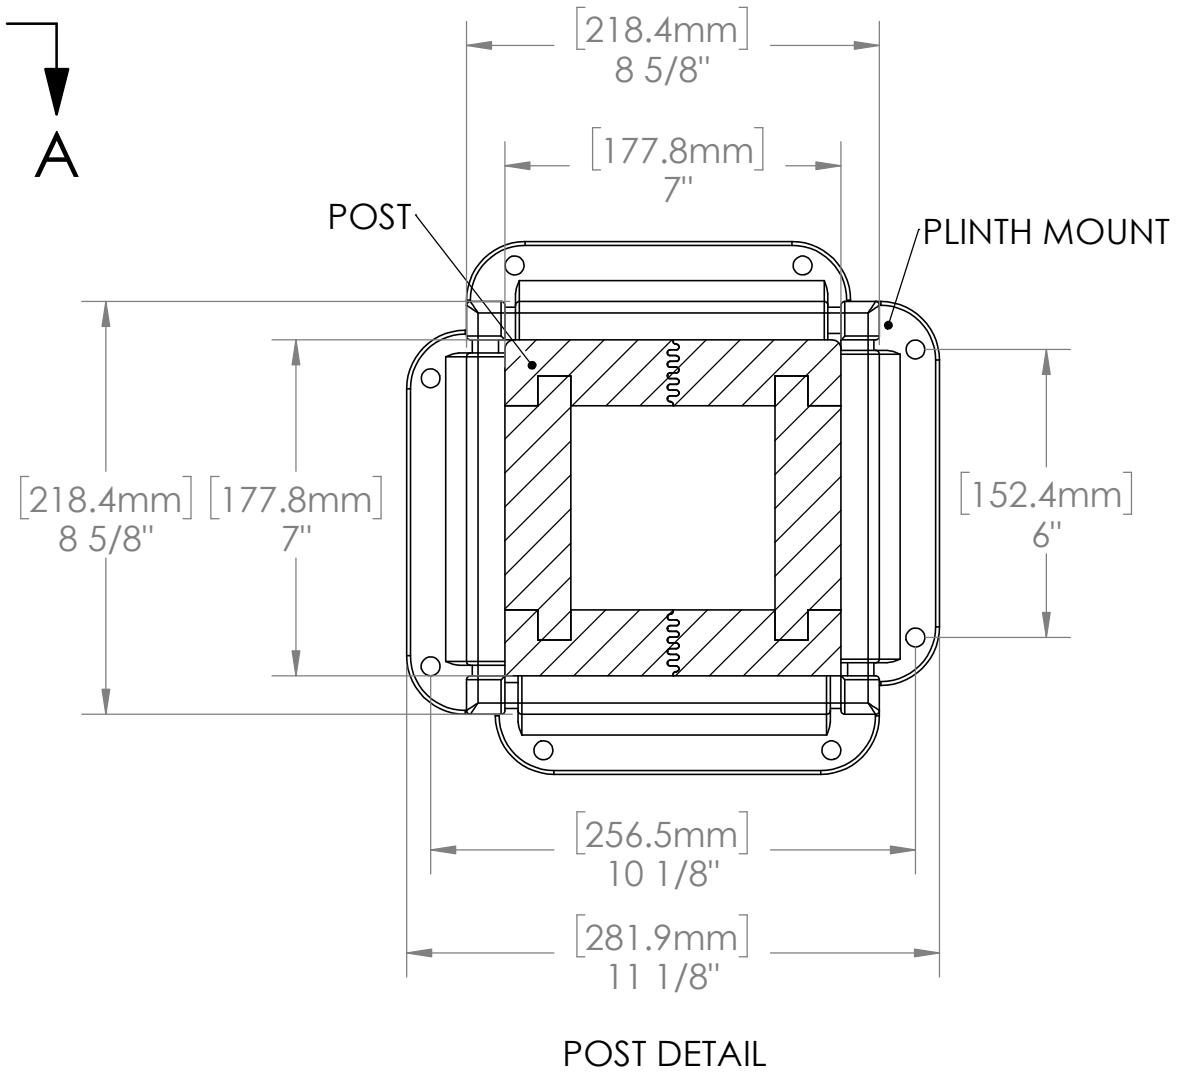

YM12800 - 14 x 12 Wood Room with Louvered Roof

**YM12800 -
14 x 12 Wood Room with Louvered Roof**

Overall Height:
8' 3" (2.51m)

Overall Dimensions:
12' 1.50" (3.69m)
14' 3.37" (4.35m)

Outside Post Dimensions:
12' 0" (3.65m)
14' 0" (4.26m)

Ground to Bottom of Beam Dimensions:
7' 4" (2.23m)