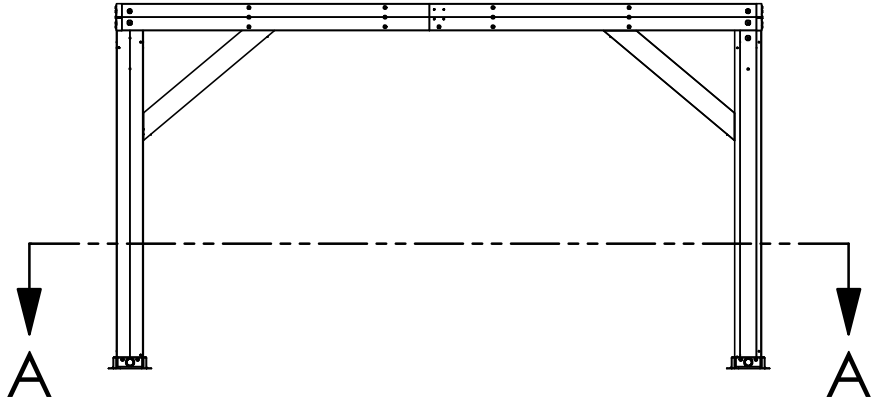

YM12800 - 14 x 12 Wood Room with Louvered Roof

**YM12800 -
14 x 12 Wood Room with Louvered Roof**

Overall Height:
8' 3" (2.51m)

Overall Dimensions:
12' 1.50" (3.69m)
14' 3.37" (4.35m)

Outside Post Dimensions:
12' 0" (3.65m)
14' 0" (4.26m)

Ground to Bottom of Beam Dimensions:
7' 4" (2.23m)