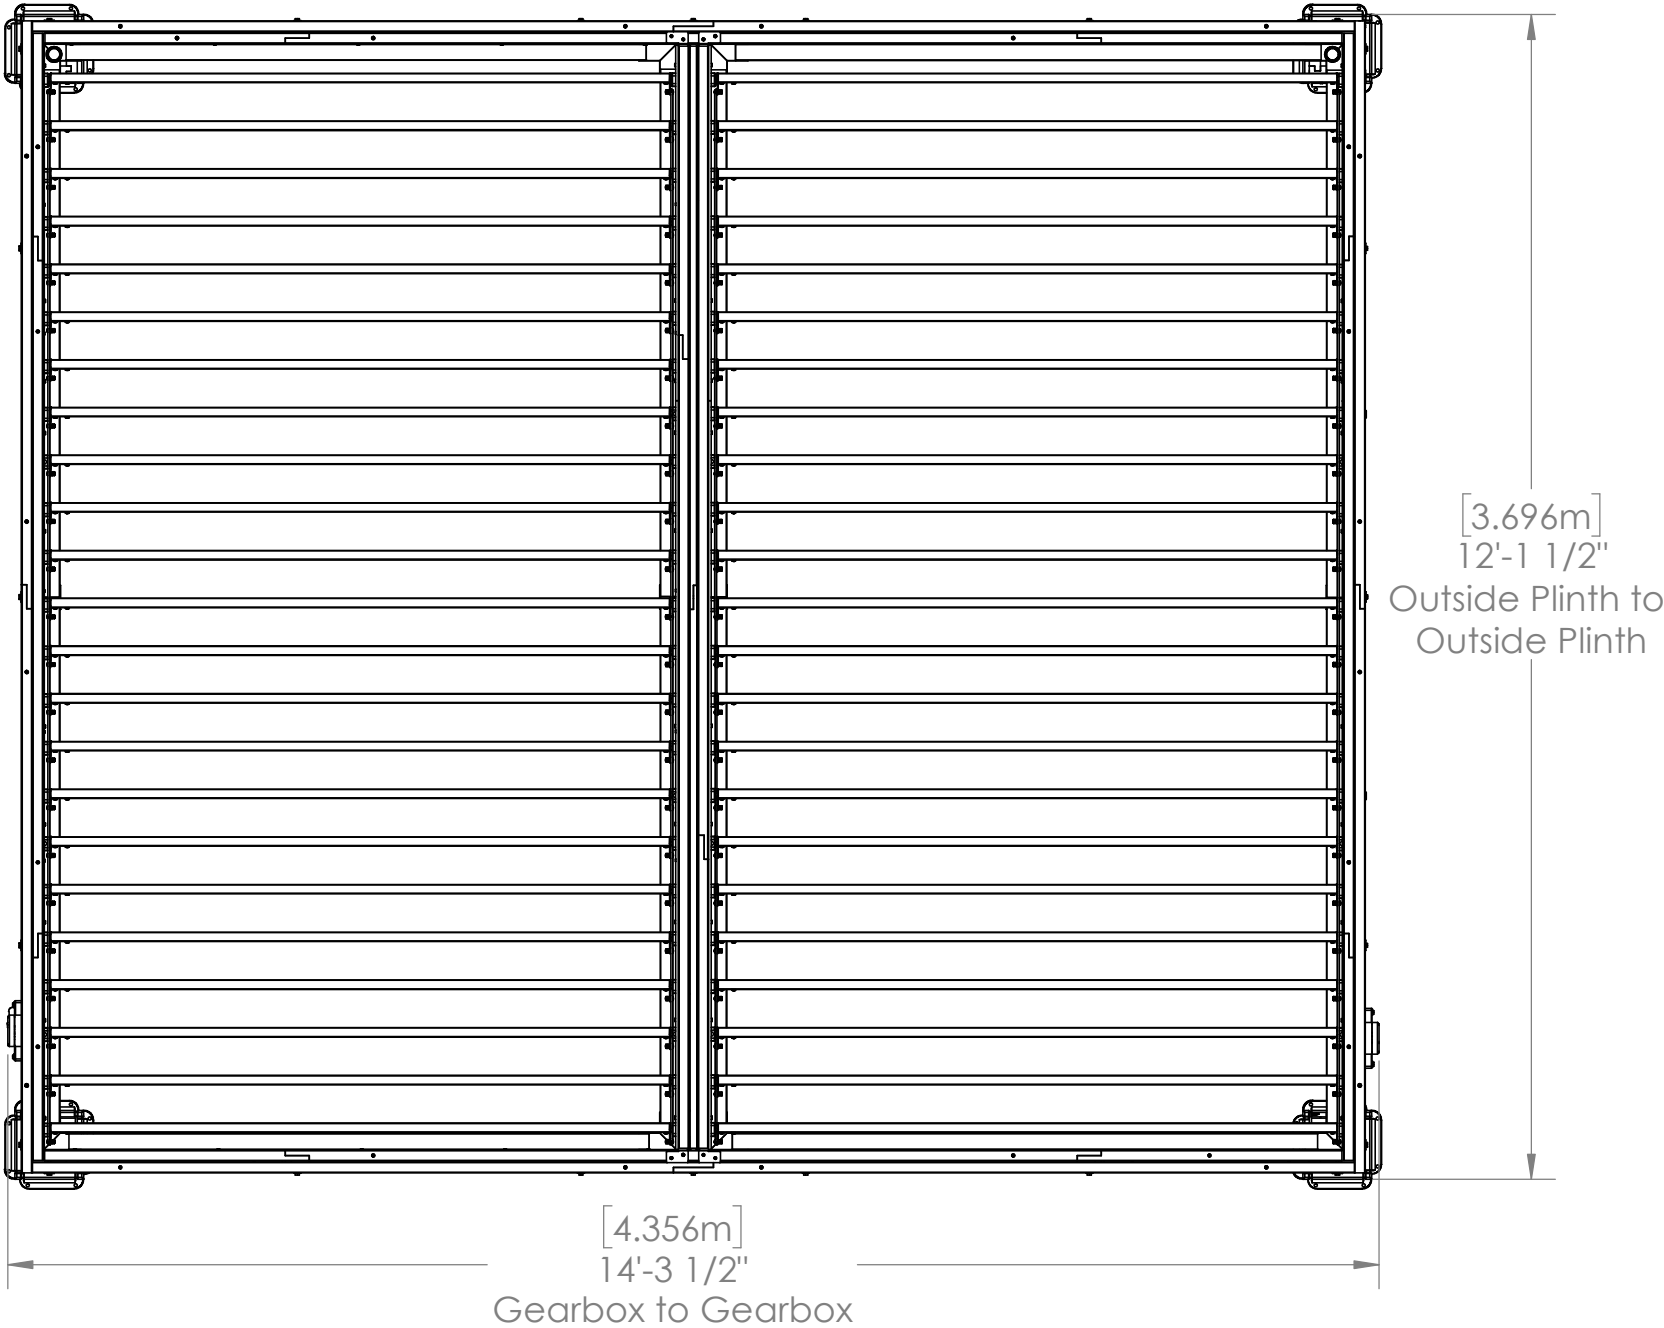

YM12800 - 14 x 12 Wood Room with Louvered Roof

**YM12800 -
14 x 12 Wood Room with Louvered Roof**

Overall Height:
8' 3" (2.51m)

Overall Dimensions:
12' 1.50" (3.69m)
14' 3.37" (4.35m)

Outside Post Dimensions:
12' 0" (3.65m)
14' 0" (4.26m)

Ground to Bottom of Beam Dimensions:
7' 4" (2.23m)