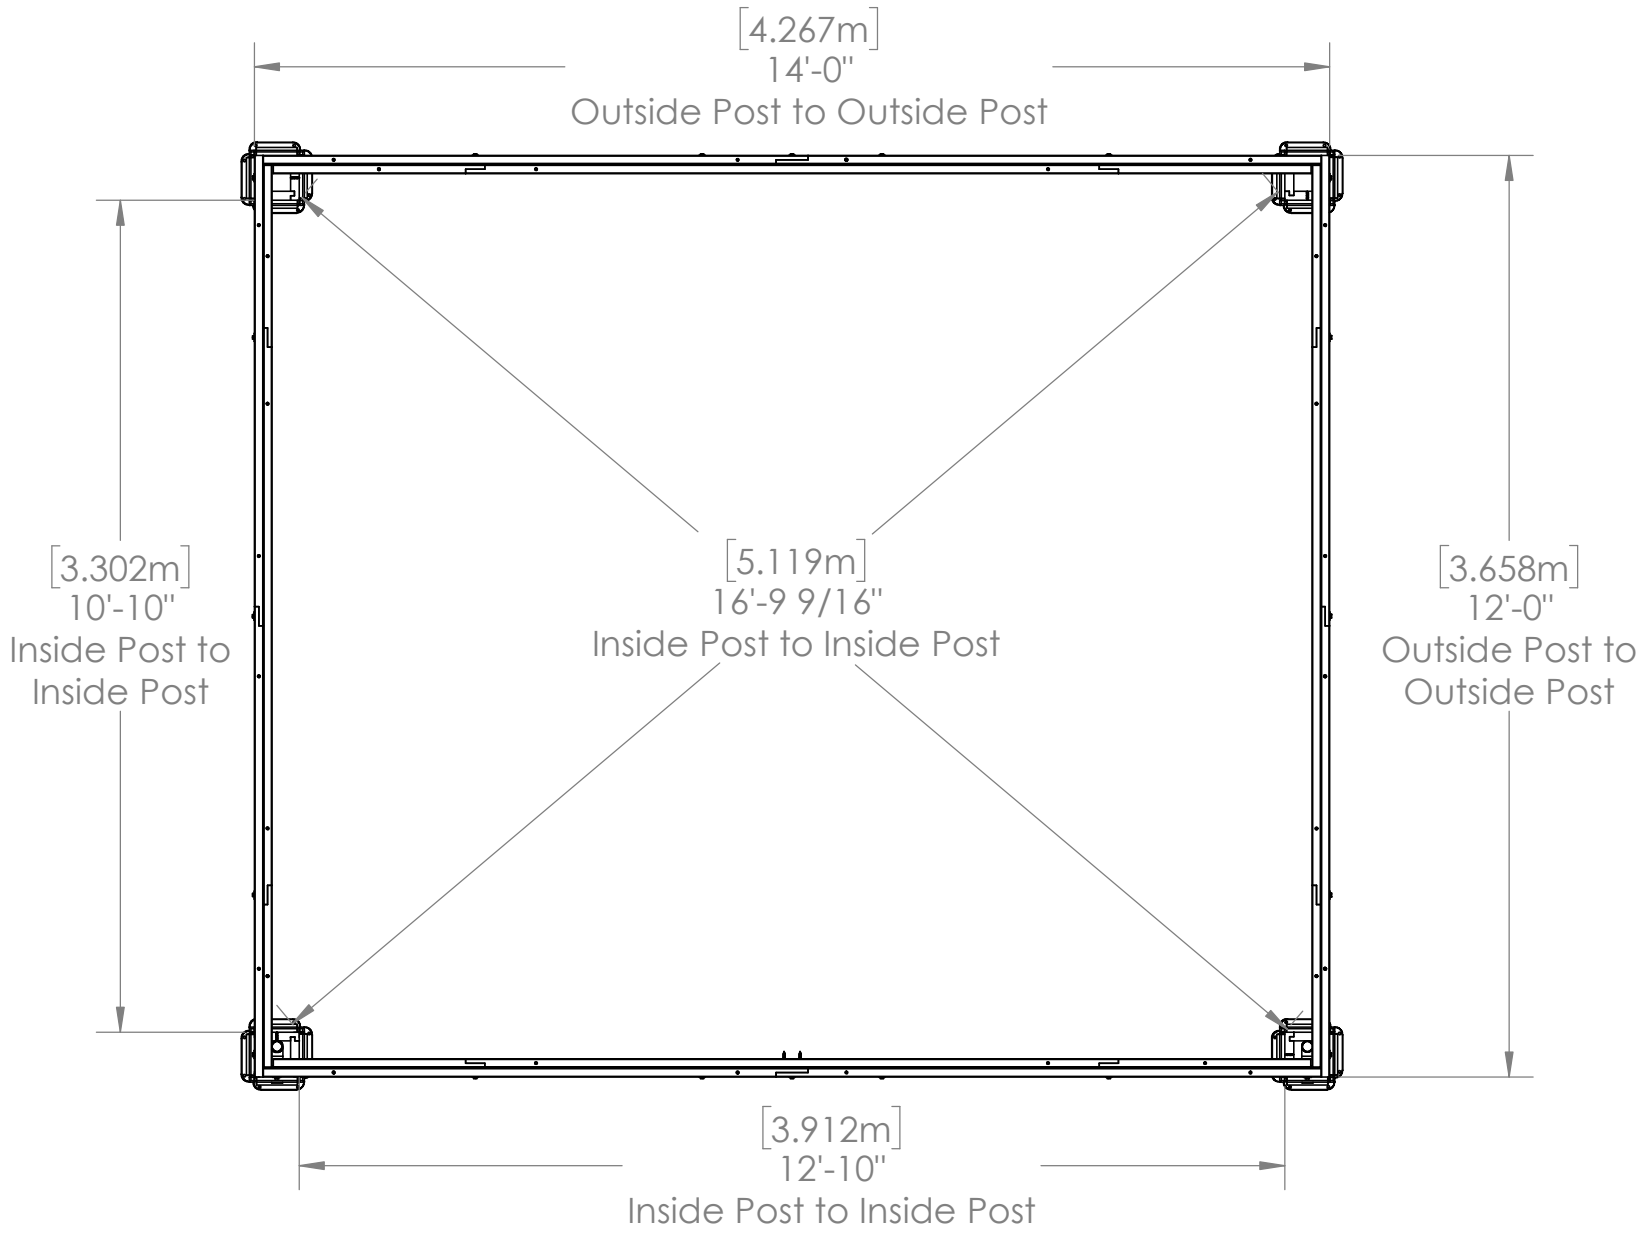

YM12800 - 14 x 12 Wood Room with Louvered Roof

**YM12800 -
14 x 12 Wood Room with Louvered Roof**

Overall Height:
8' 3" (2.51m)

Overall Dimensions:
12' 1.50" (3.69m)
14' 3.37" (4.35m)

Outside Post Dimensions:
12' 0" (3.65m)
14' 0" (4.26m)

Ground to Bottom of Beam Dimensions:
7' 4" (2.23m)