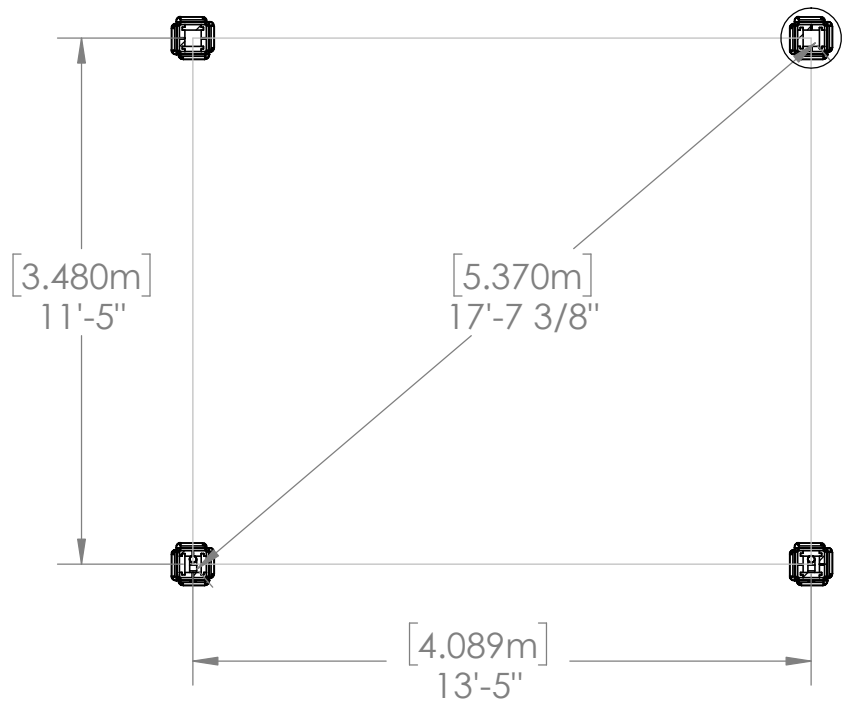

YM12800 - 14 x 12 Wood Room with Louvered Roof

**YM12800 -
14 x 12 Wood Room with Louvered Roof**

Overall Height:
8' 3" (2.51m)

Overall Dimensions:
12' 1.50" (3.69m)
14' 3.37" (4.35m)

Outside Post Dimensions:
12' 0" (3.65m)
14' 0" (4.26m)

Ground to Bottom of Beam Dimensions:
7' 4" (2.23m)