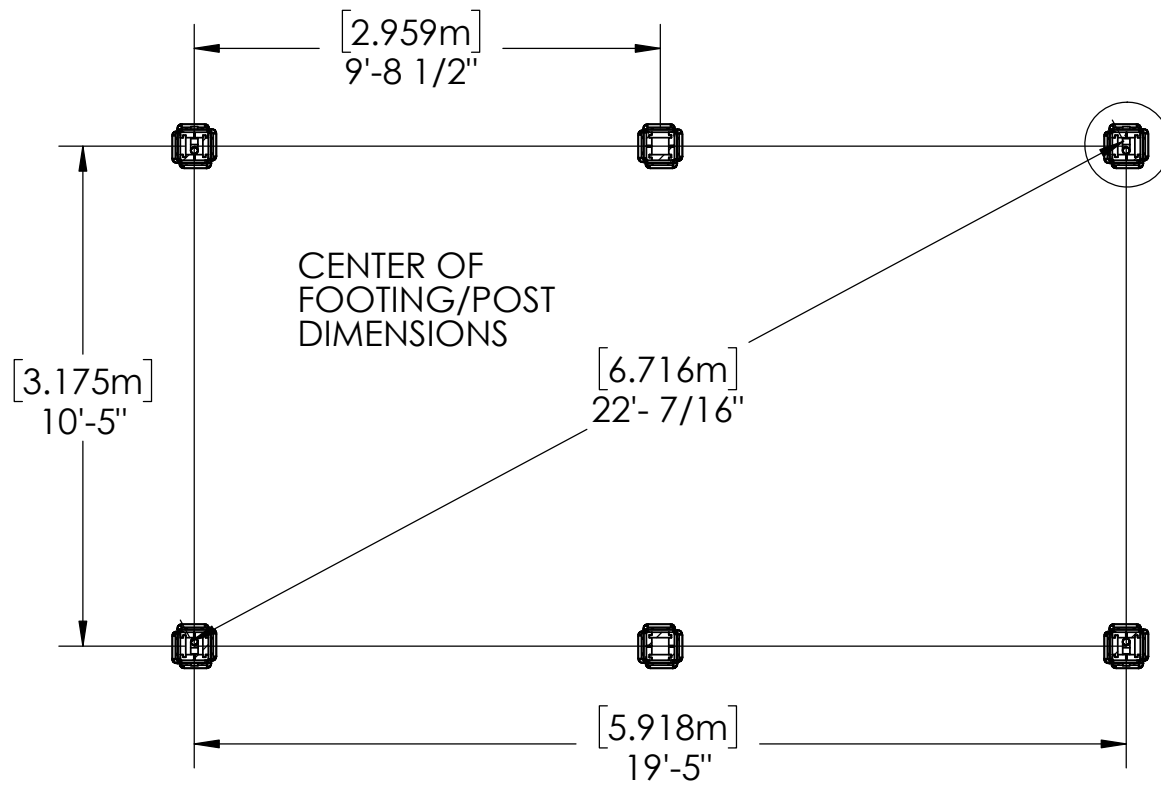

YM12813 - 11 X 20 Wood Room with Louvered Roof

POST DETAIL

**YM11836 -
11 X 20 Wood Room
with Louvered Roof**

Overall Height:
8' 3" (2.51m)

Overall Dimensions:
11' 3.50" (3.44m)
20' 1.50" (6.13m)

Outside Post Dimensions:
11' 0" (3.35m)
20' 0" (6.09m)

Ground to Bottom of Beam Dimensions:
7' 4" (2.23m)