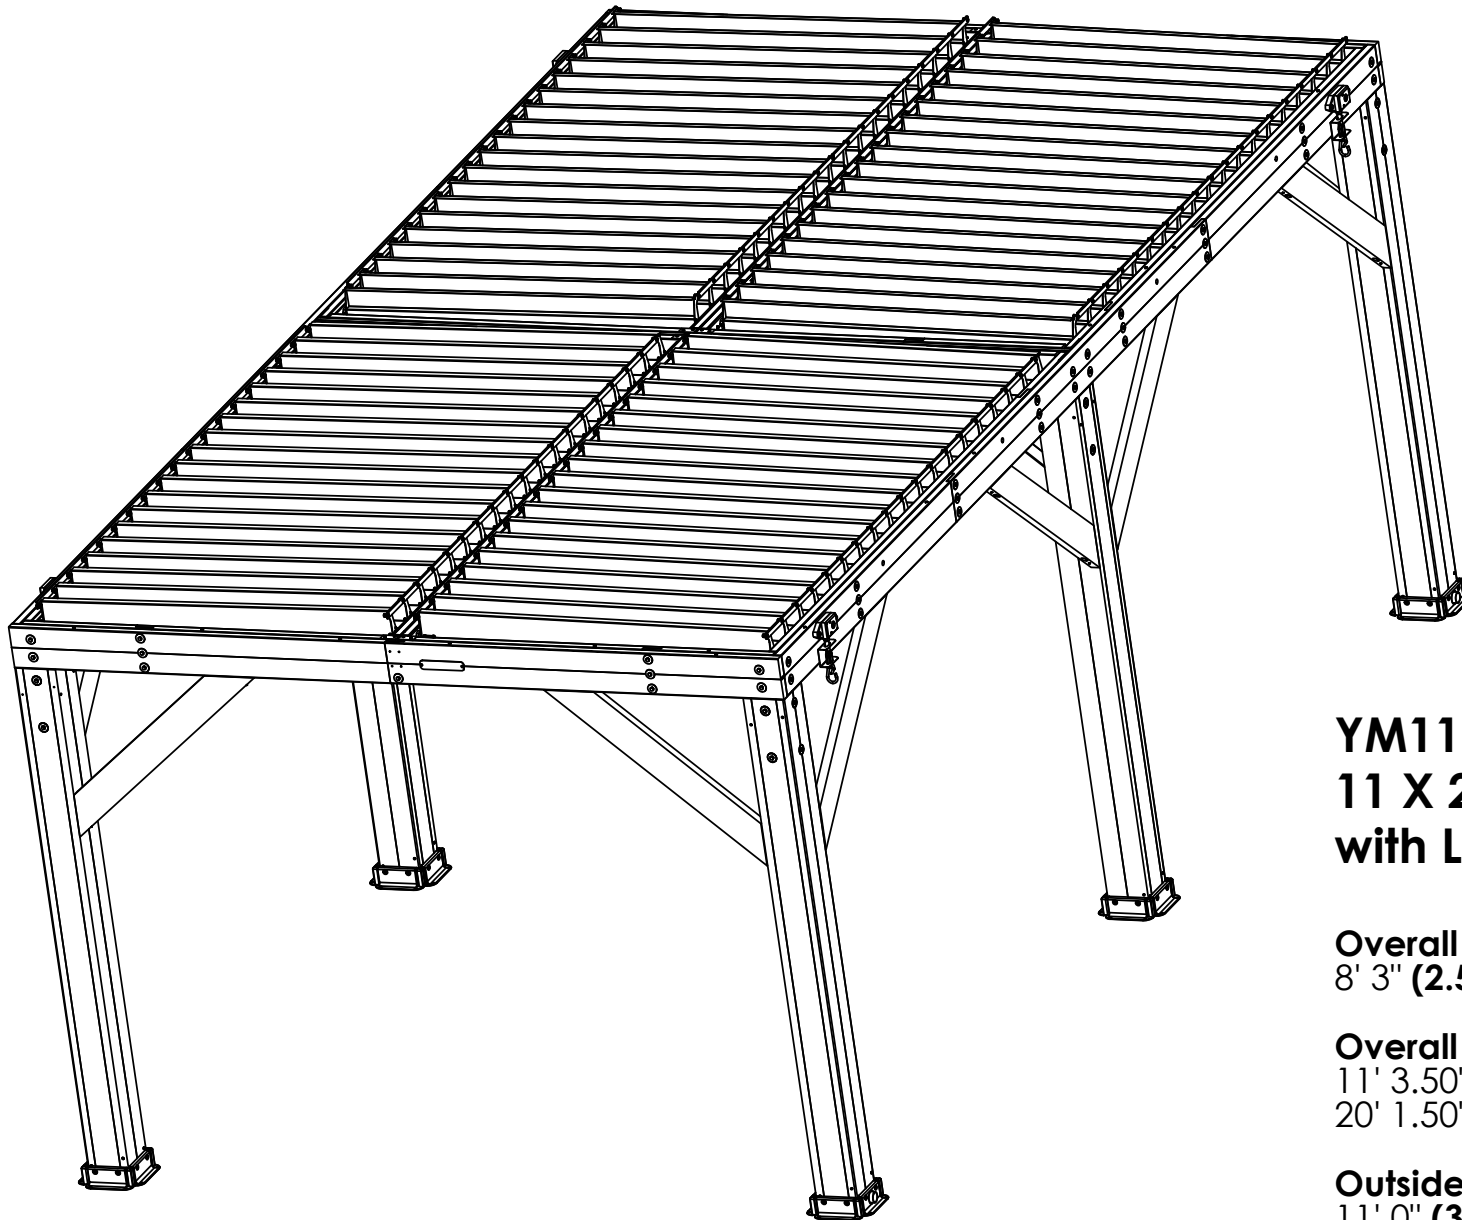

YM12813 - 11 X 20 Wood Room with Louvered Roof

POST DETAIL

**YM11836 -
11 X 20 Wood Room
with Louvered Roof**

Overall Height:
8' 3" (2.51m)

Overall Dimensions:
11' 3.50" (3.44m)
20' 1.50" (6.13m)

Outside Post Dimensions:
11' 0" (3.35m)
20' 0" (6.09m)

Ground to Bottom of Beam Dimensions:
7' 4" (2.23m)