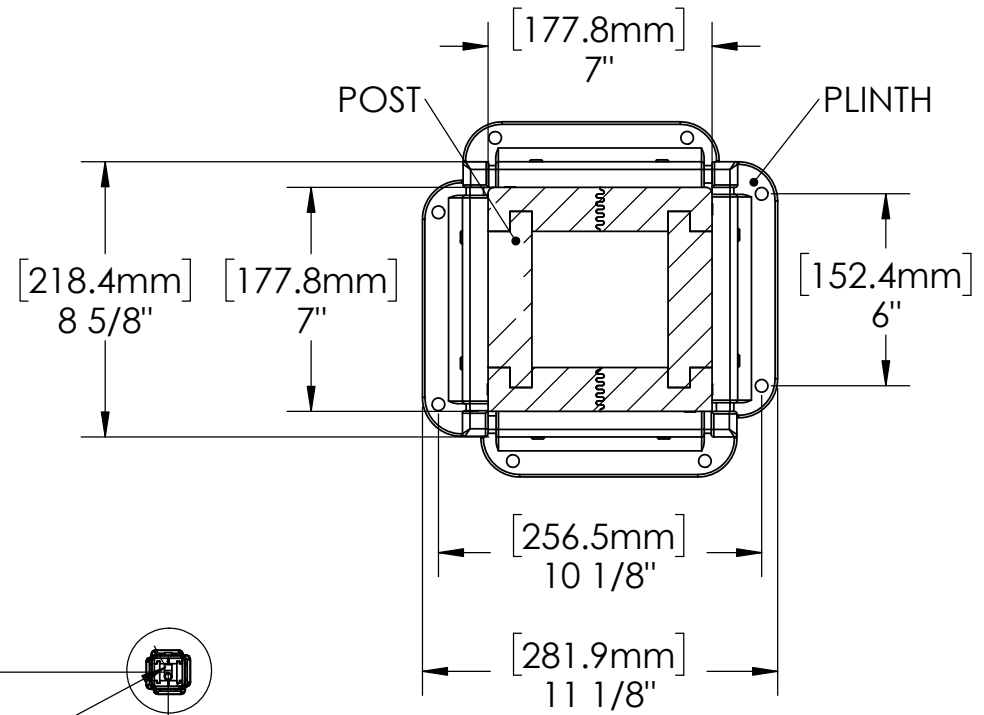

YM12813 - 11 X 20 Wood Room with Louvered Roof

POST DETAIL

**YM11836 -
11 X 20 Wood Room
with Louvered Roof**

Overall Height:
8' 3" (2.51m)

Overall Dimensions:
11' 3.50" (3.44m)
20' 1.50" (6.13m)

Outside Post Dimensions:
11' 0" (3.35m)
20' 0" (6.09m)

Ground to Bottom of Beam Dimensions:
7' 4" (2.23m)