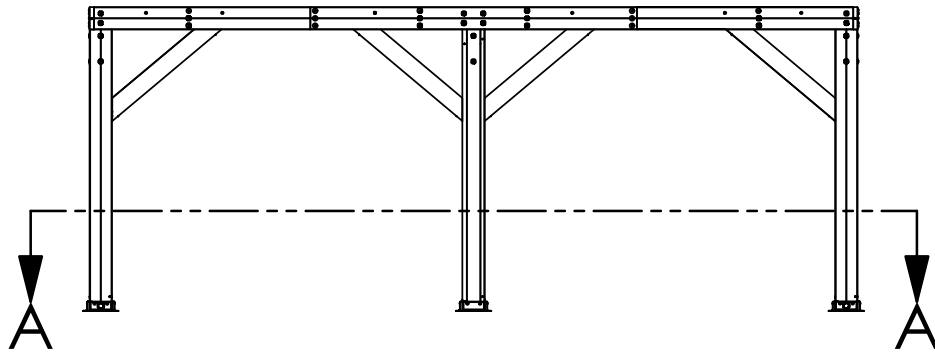

YM12813 - 11 X 20 Wood Room with Louvered Roof

POST DETAIL

**YM11836 -
11 X 20 Wood Room
with Louvered Roof**

Overall Height:
8' 3" (2.51m)

Overall Dimensions:
11' 3.50" (3.44m)
20' 1.50" (6.13m)

Outside Post Dimensions:
11' 0" (3.35m)
20' 0" (6.09m)

Ground to Bottom of Beam Dimensions:
7' 4" (2.23m)