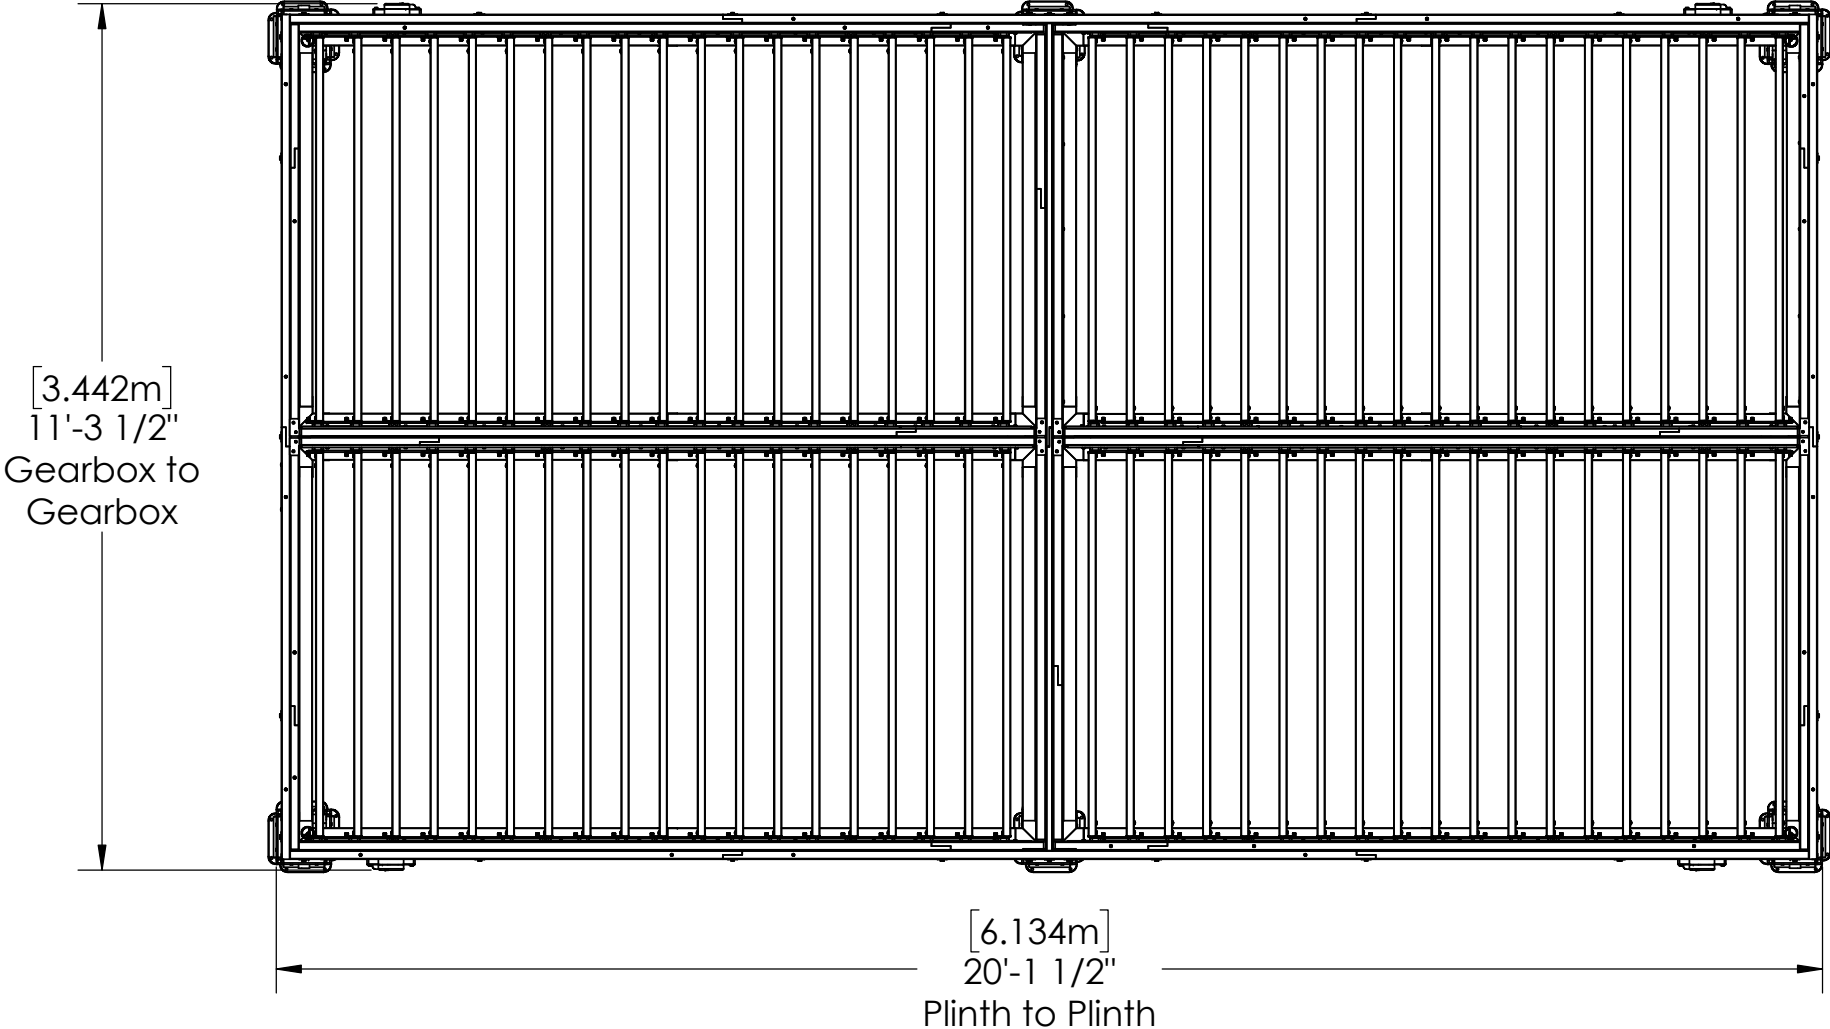

YM12813 - 11 X 20 Wood Room with Louvered Roof

POST DETAIL

**YM11836 -
11 X 20 Wood Room
with Louvered Roof**

Overall Height:
8' 3" (2.51m)

Overall Dimensions:
11' 3.50" (3.44m)
20' 1.50" (6.13m)

Outside Post Dimensions:
11' 0" (3.35m)
20' 0" (6.09m)

Ground to Bottom of Beam Dimensions:
7' 4" (2.23m)