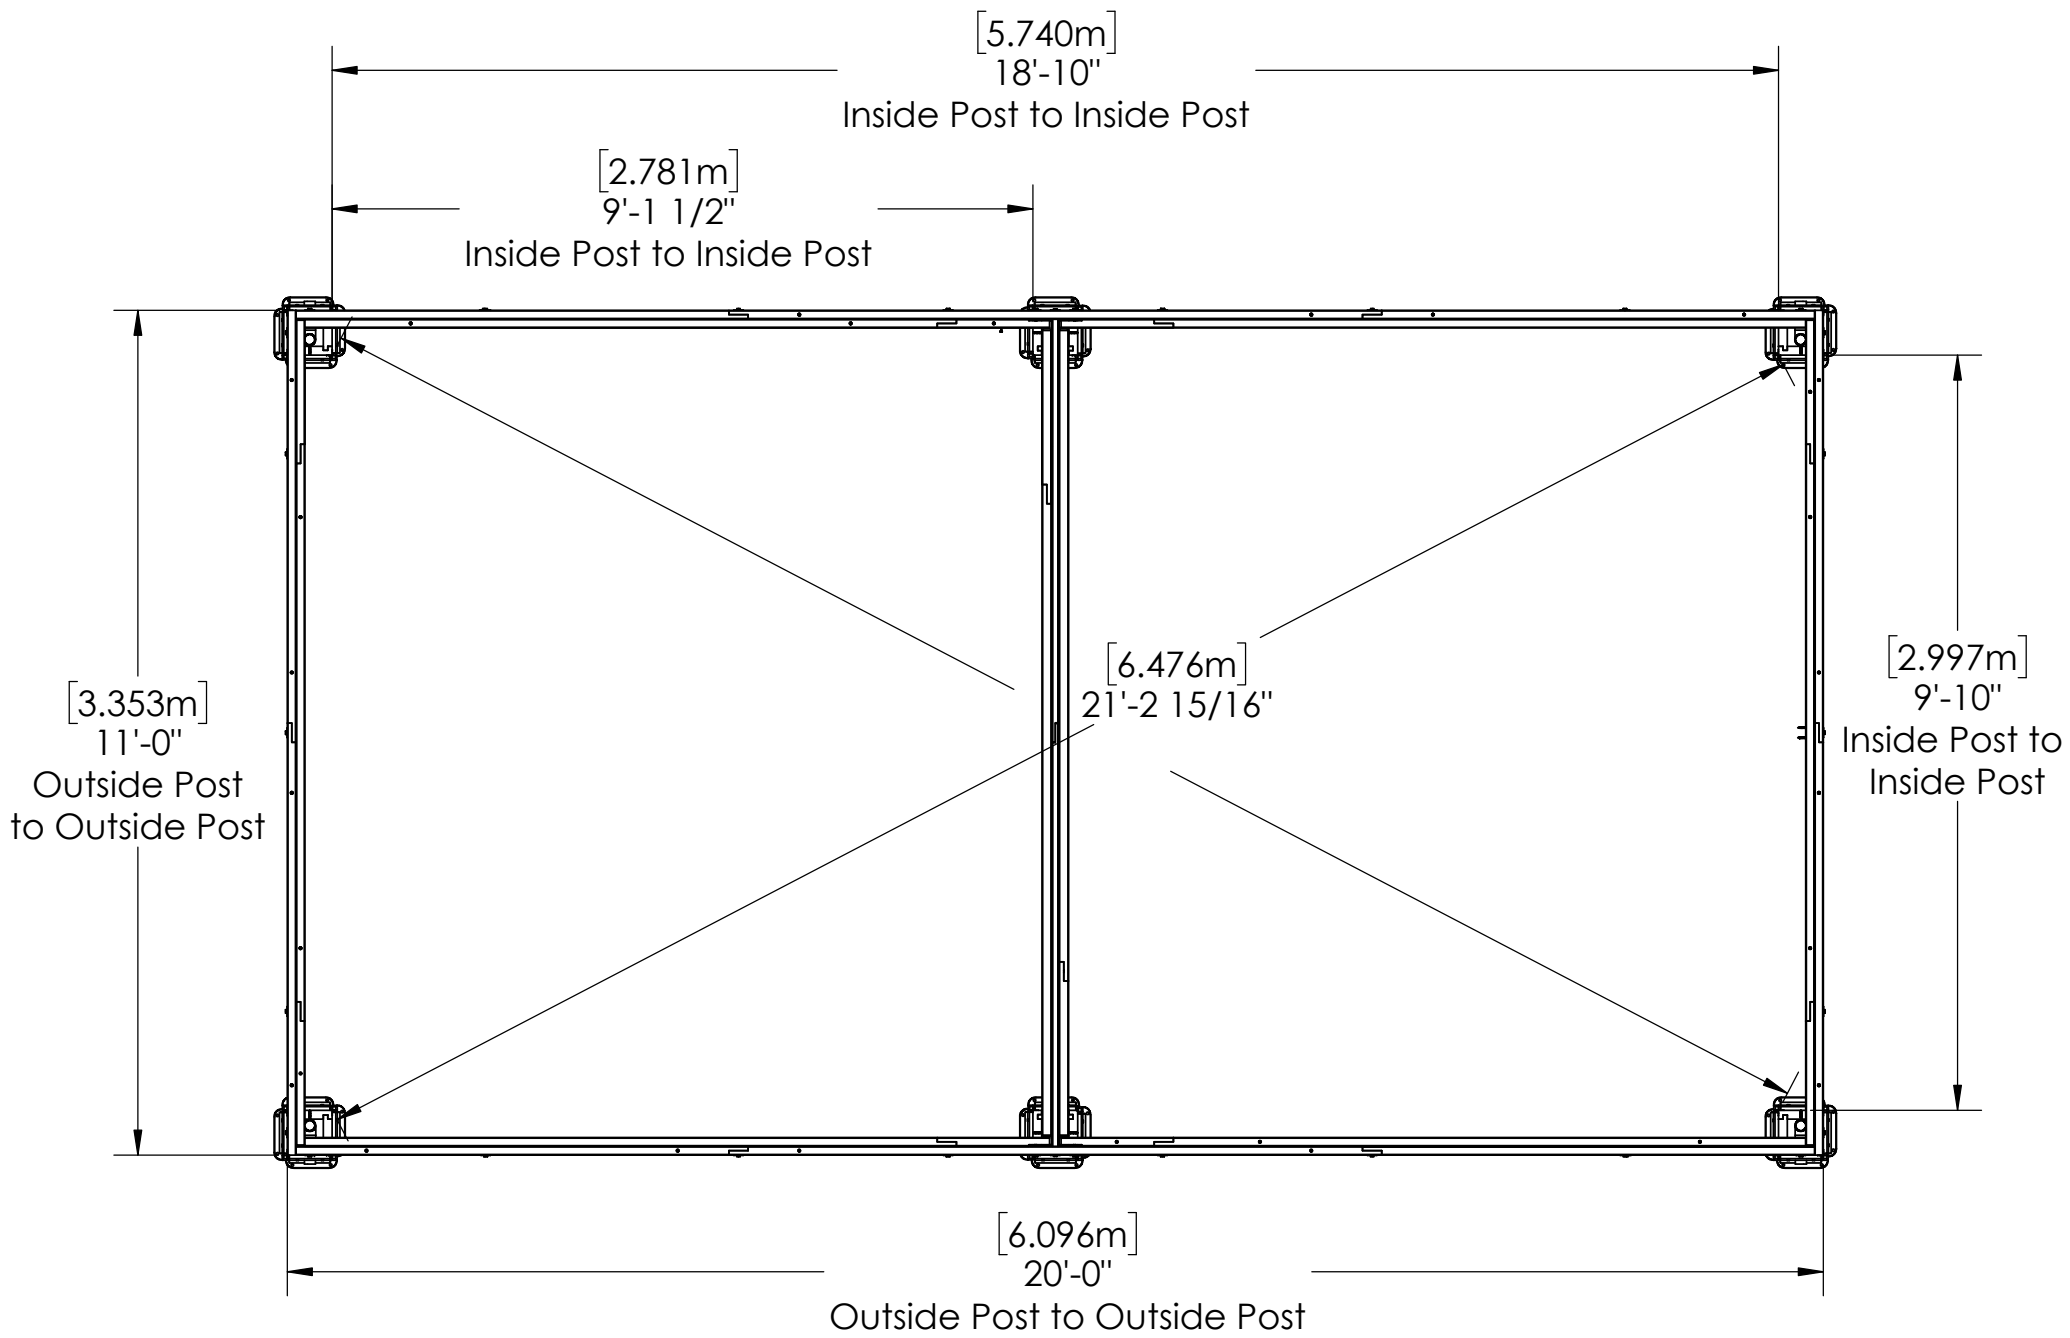

YM12813 - 11 X 20 Wood Room with Louvered Roof

POST DETAIL

**YM11836 -
11 X 20 Wood Room
with Louvered Roof**

Overall Height:
8' 3" (2.51m)

Overall Dimensions:
11' 3.50" (3.44m)
20' 1.50" (6.13m)

Outside Post Dimensions:
11' 0" (3.35m)
20' 0" (6.09m)

Ground to Bottom of Beam Dimensions:
7' 4" (2.23m)