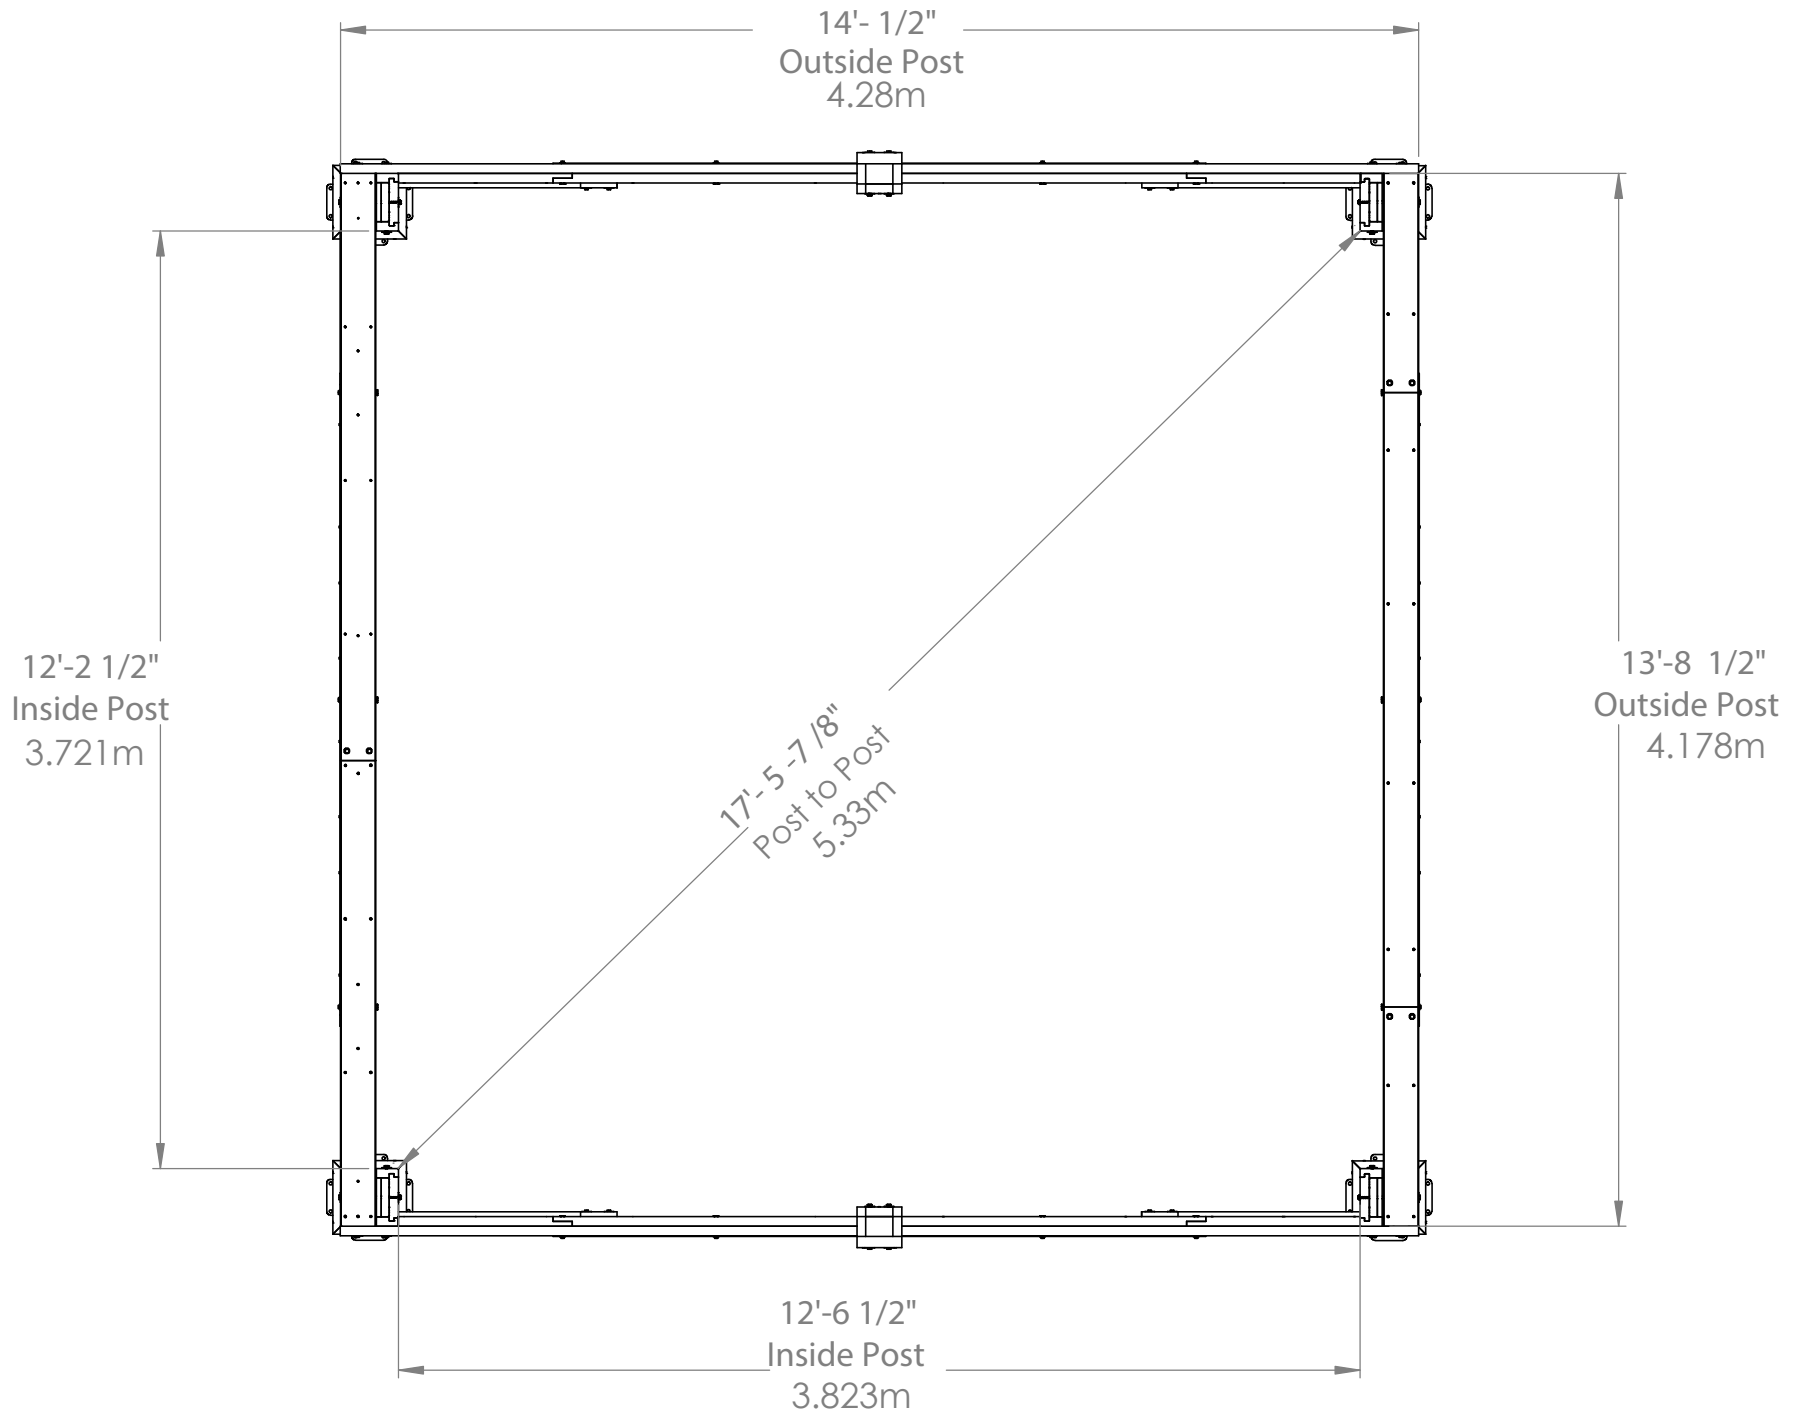

YM12904 - 16 x 14 Timber Frame Pavilion