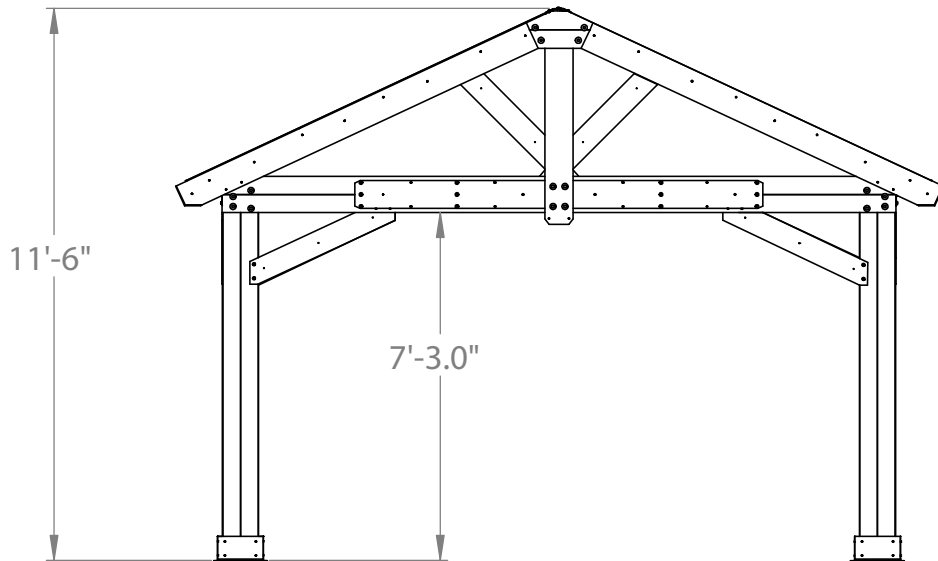

# YM12904 - 16 x 14 Timber Frame Pavilion

## Peak Height

- 11' 6" (3.51m)

## Roof Dimensions

- 16' 0" (4.87m) x 14' 1.5" (4.30m)

## Outside Post Dimensions

- 14' 0.50" (4.28m) x 13' 8.5" (4.17m)