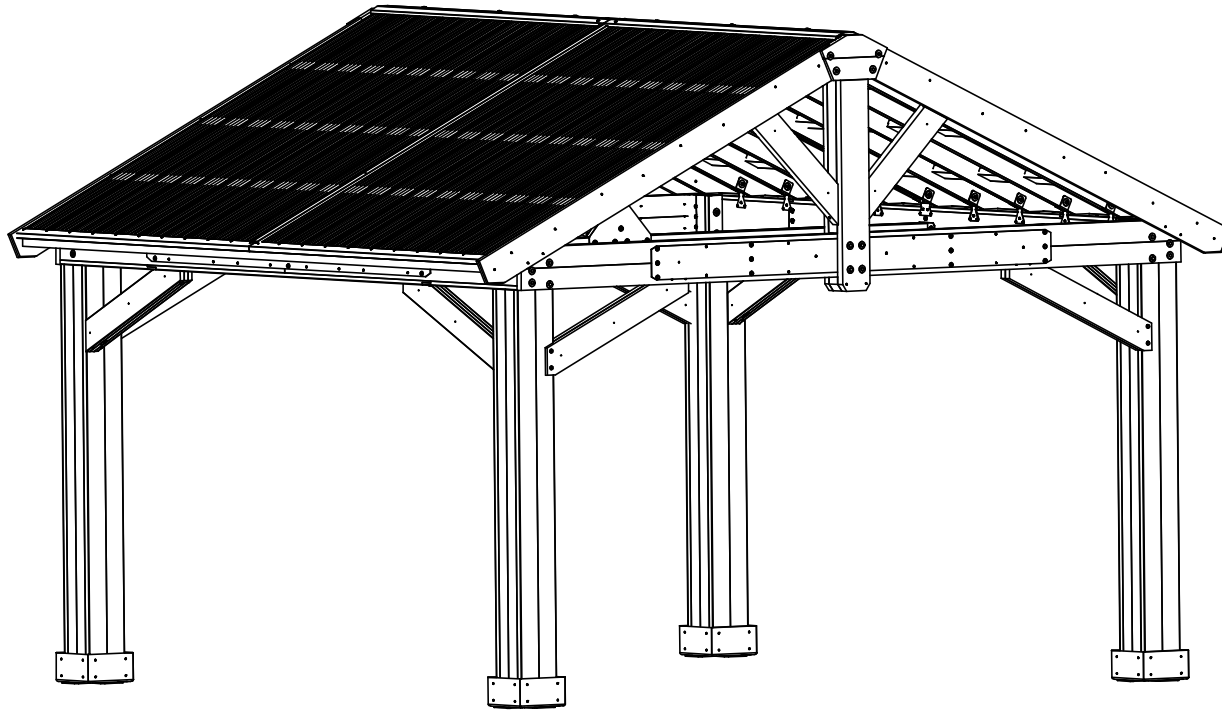

YM12904 - 16 x 14 Timber Frame Pavilion

Peak Height

- 11' 6" (3.51m)

Roof Dimensions

- 16' 0" (4.87m) x 14' 1.5" (4.30m)

Outside Post Dimensions

- 14' 0.50" (4.28m) x 13' 8.5" (4.17m)

Ground to Bottom of Beam

- 7' 3" (2.20m)