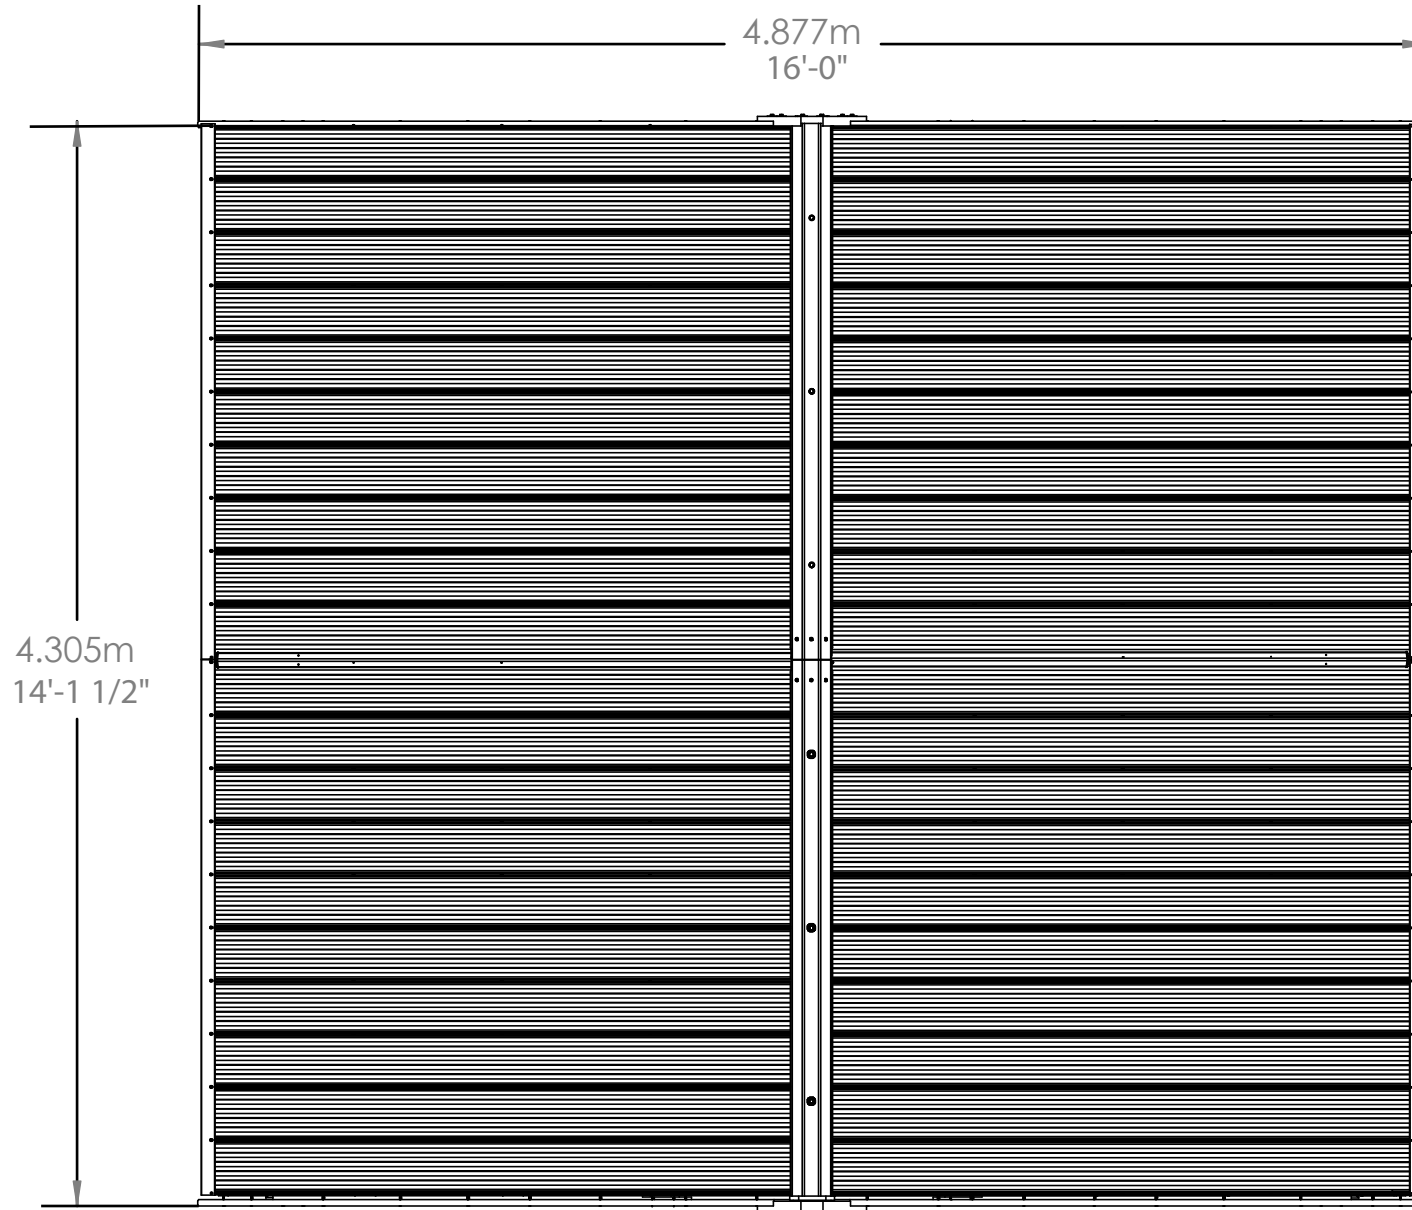

YM12904 - 16 x 14 Timber Frame Pavilion