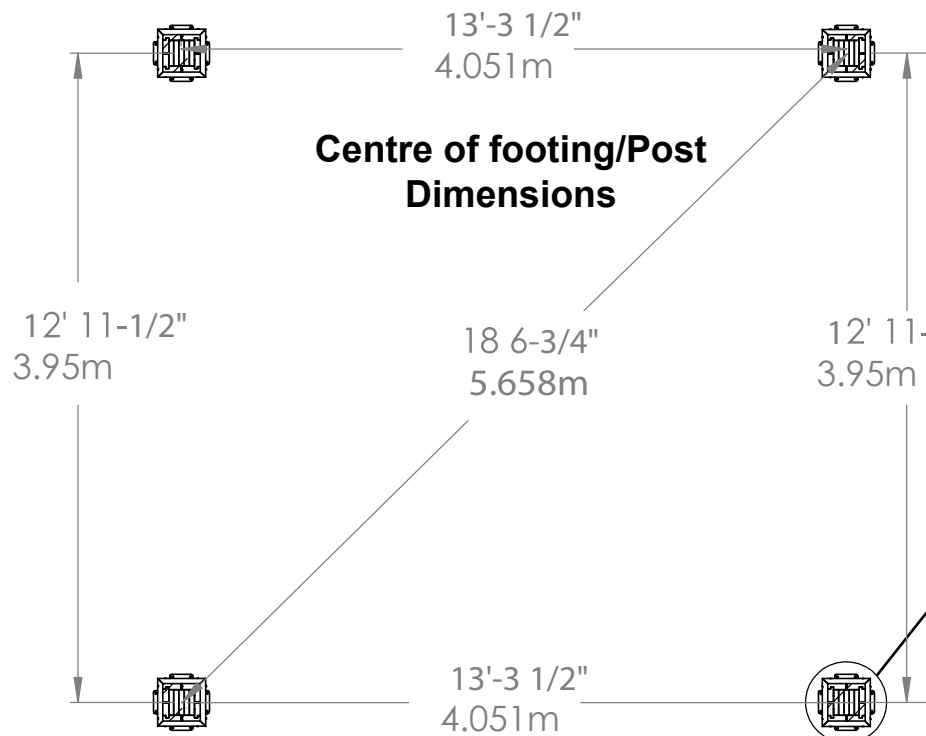

YM12904 - 16 x 14 Timber Frame Pavilion