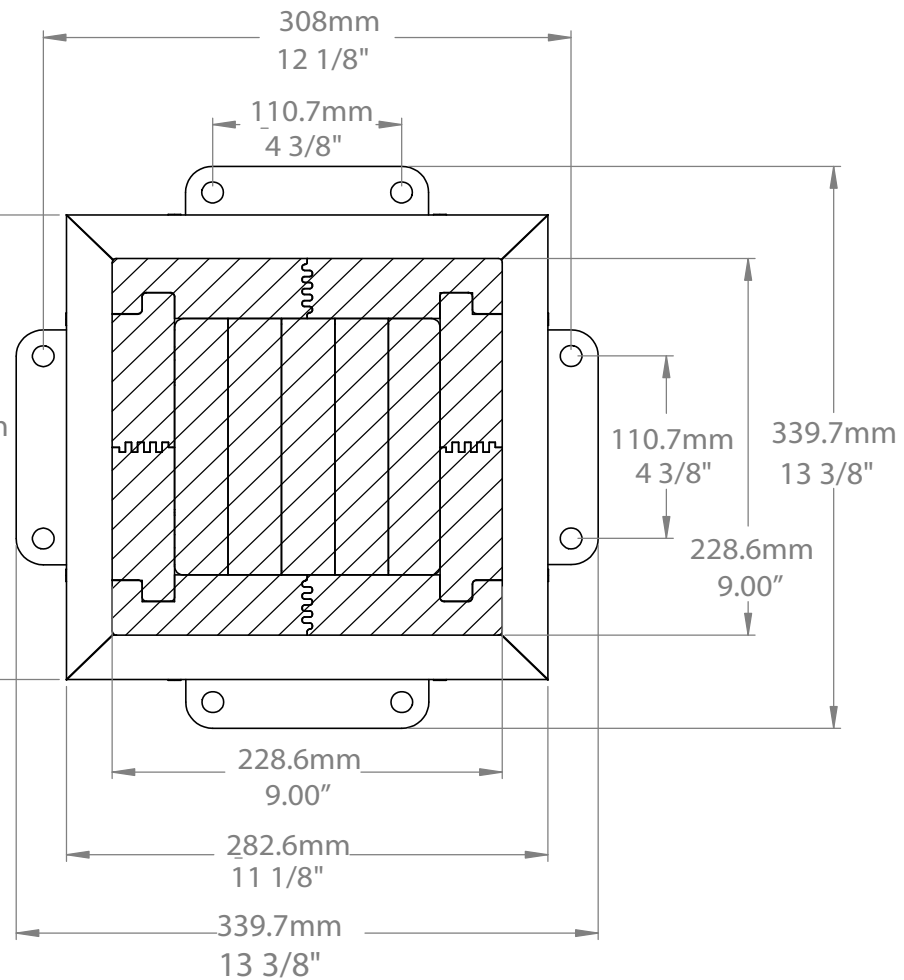

YM12904 - 16 x 14 Timber Frame Pavilion