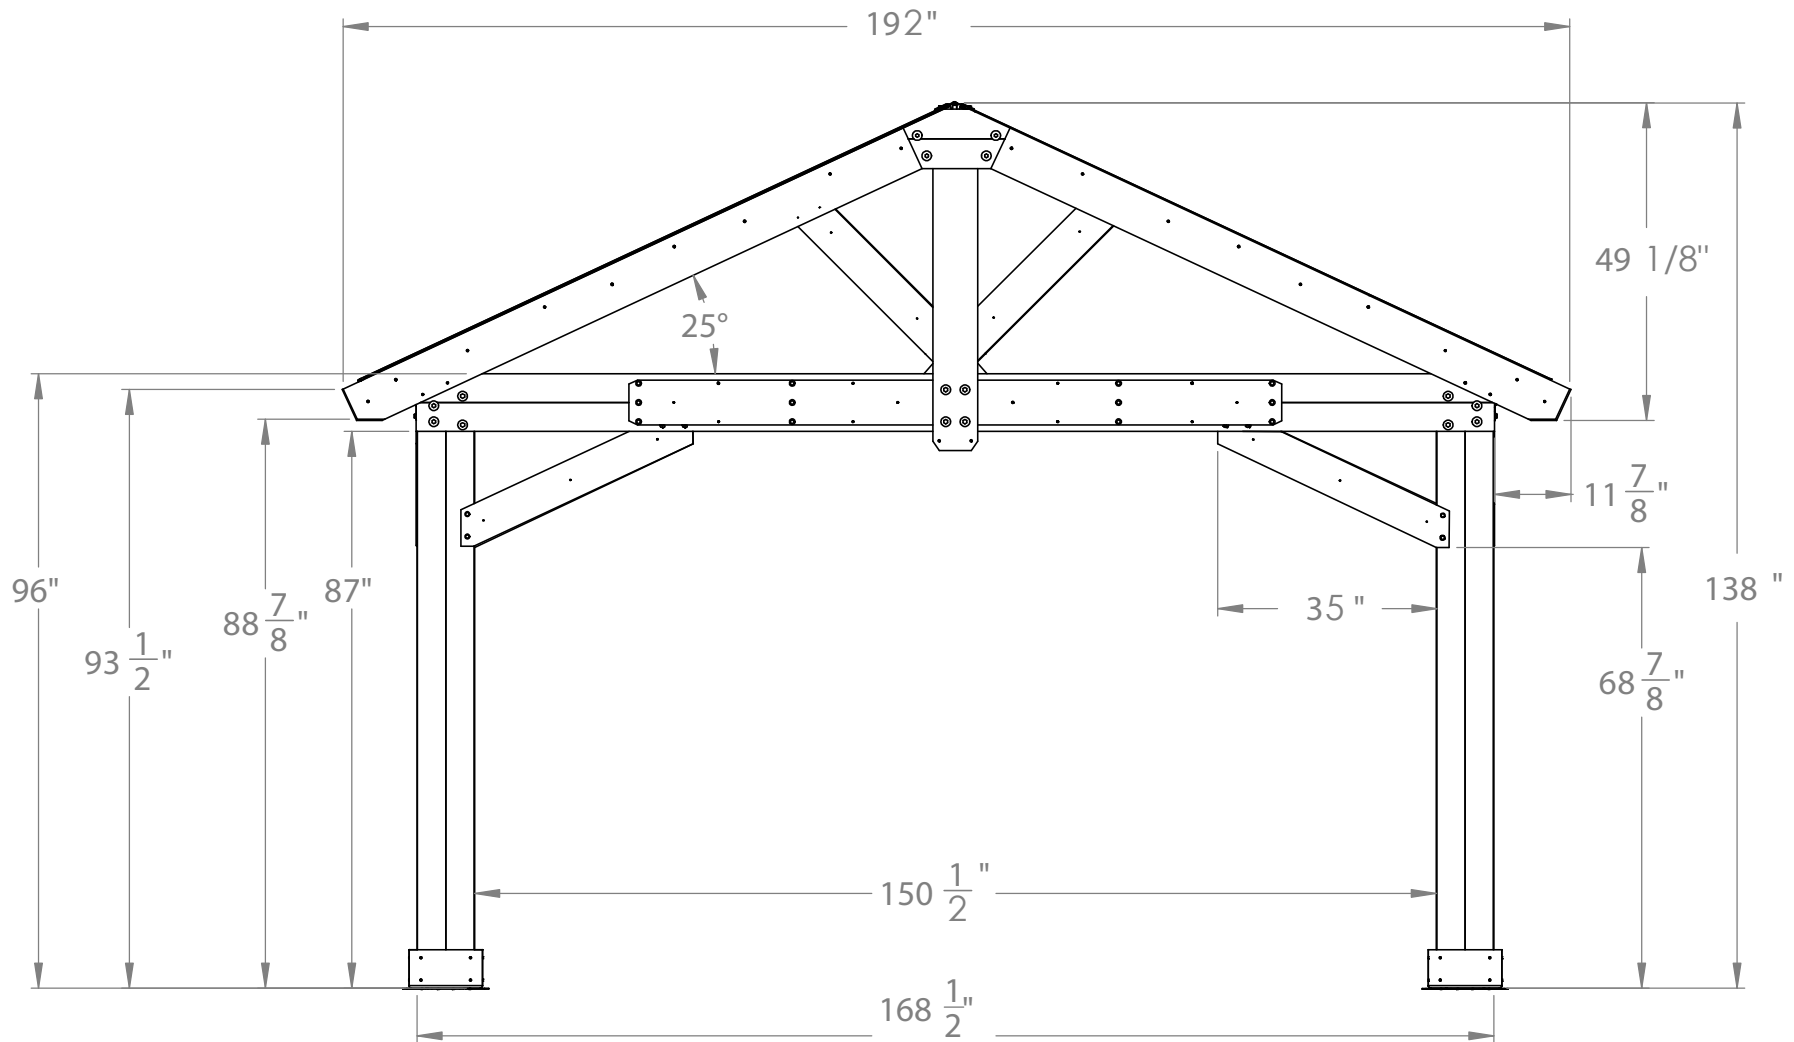

YM12904 - 16 x 14 Timber Frame Pavilion

YM12904 - 16 x 14 Pavilion