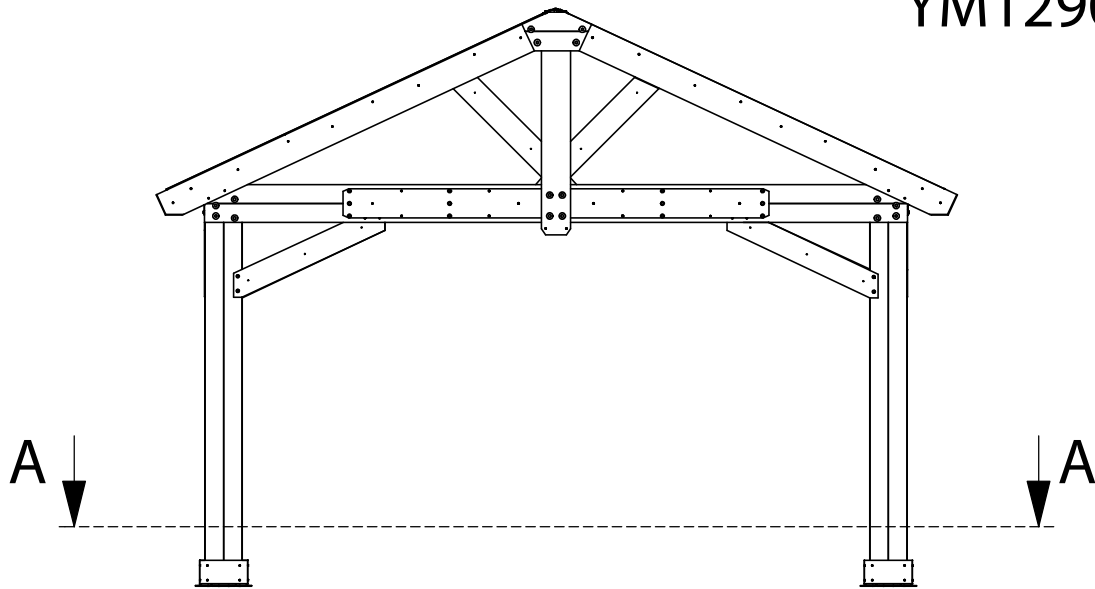

YM12904 - 16 x 14 Timber Frame Pavilion