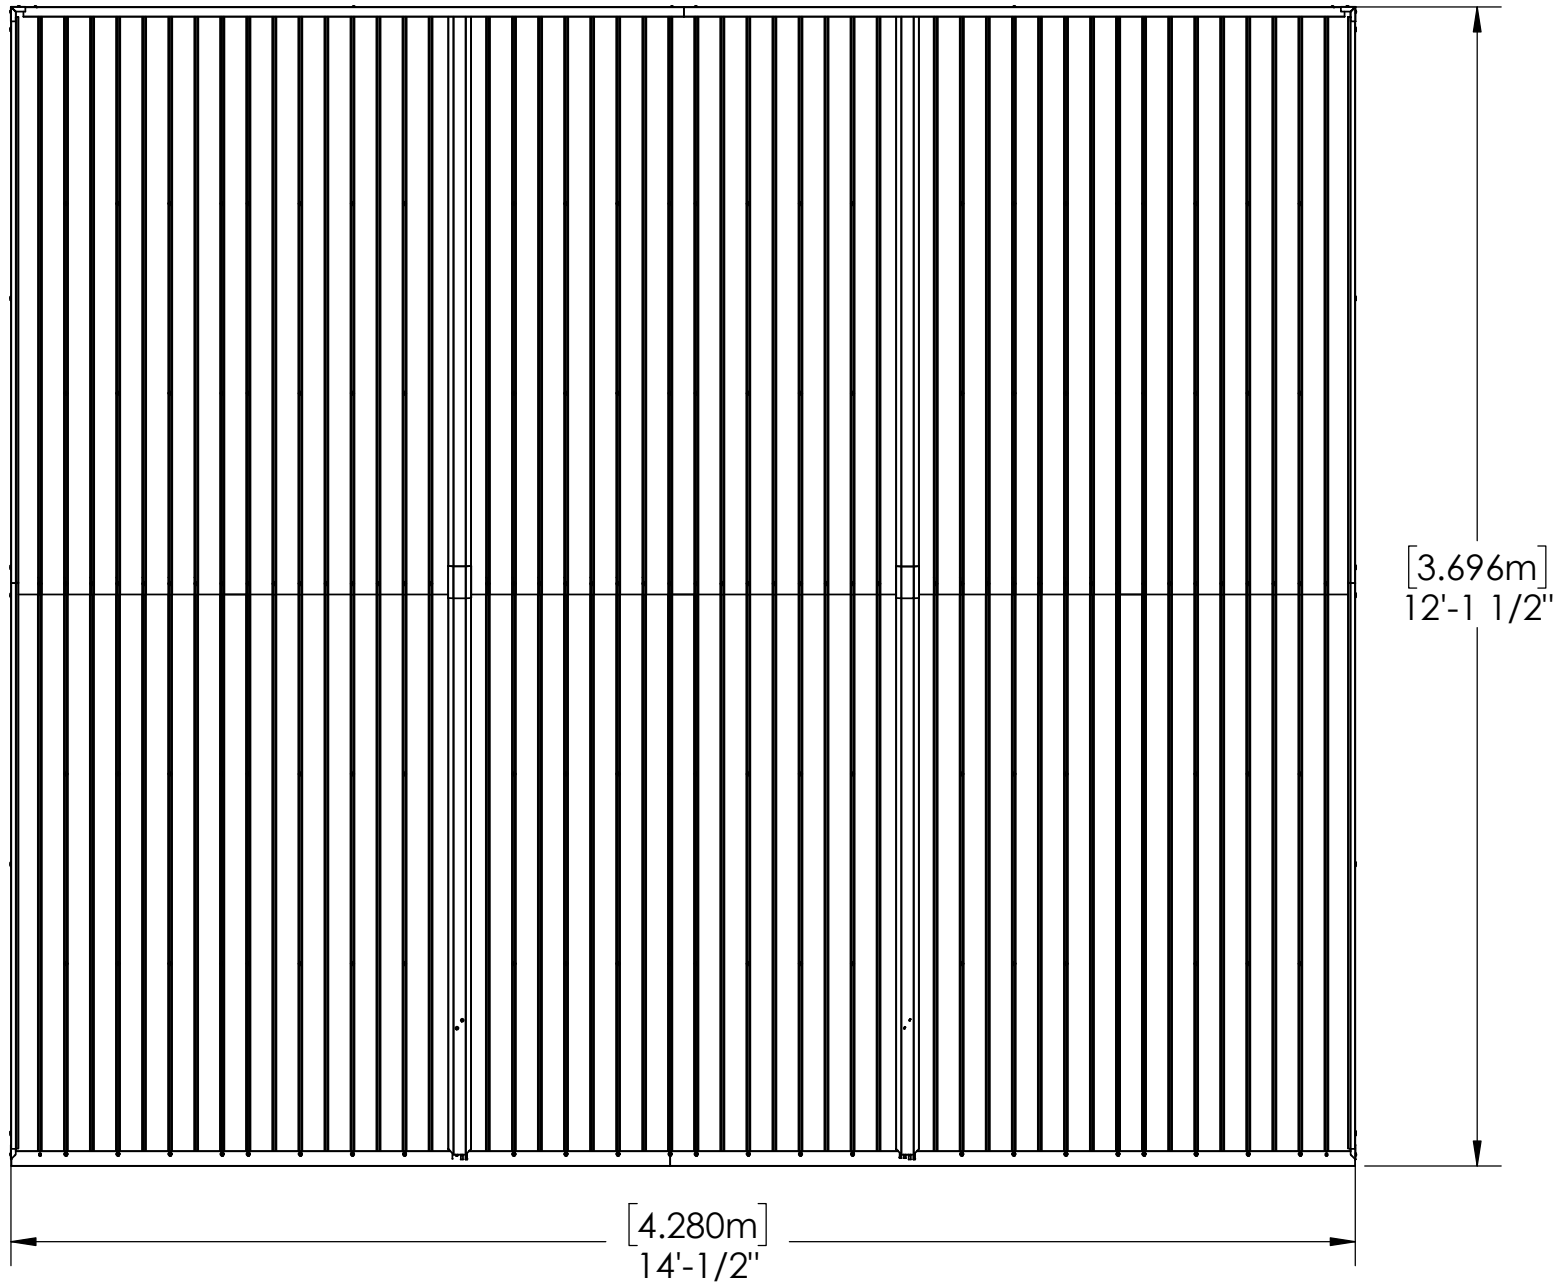

# YM12900 - 12 x 14 Flat Top Gazebo

POST DETAIL

## YM12900 - 12 x 14 Flat Top Gazebo

Overall Height:

9' 5" (2.87m)

Overall Dimensions:

12' 1.50" (3.69m)

14' 0.50" (4.27m)

Outside Post Dimensions:

10' 4.06" (3.15m)

12' 10.81" (3.93m)

Ground to Bottom of Back Truss Dimension:

6' 7.56" (2.02m)