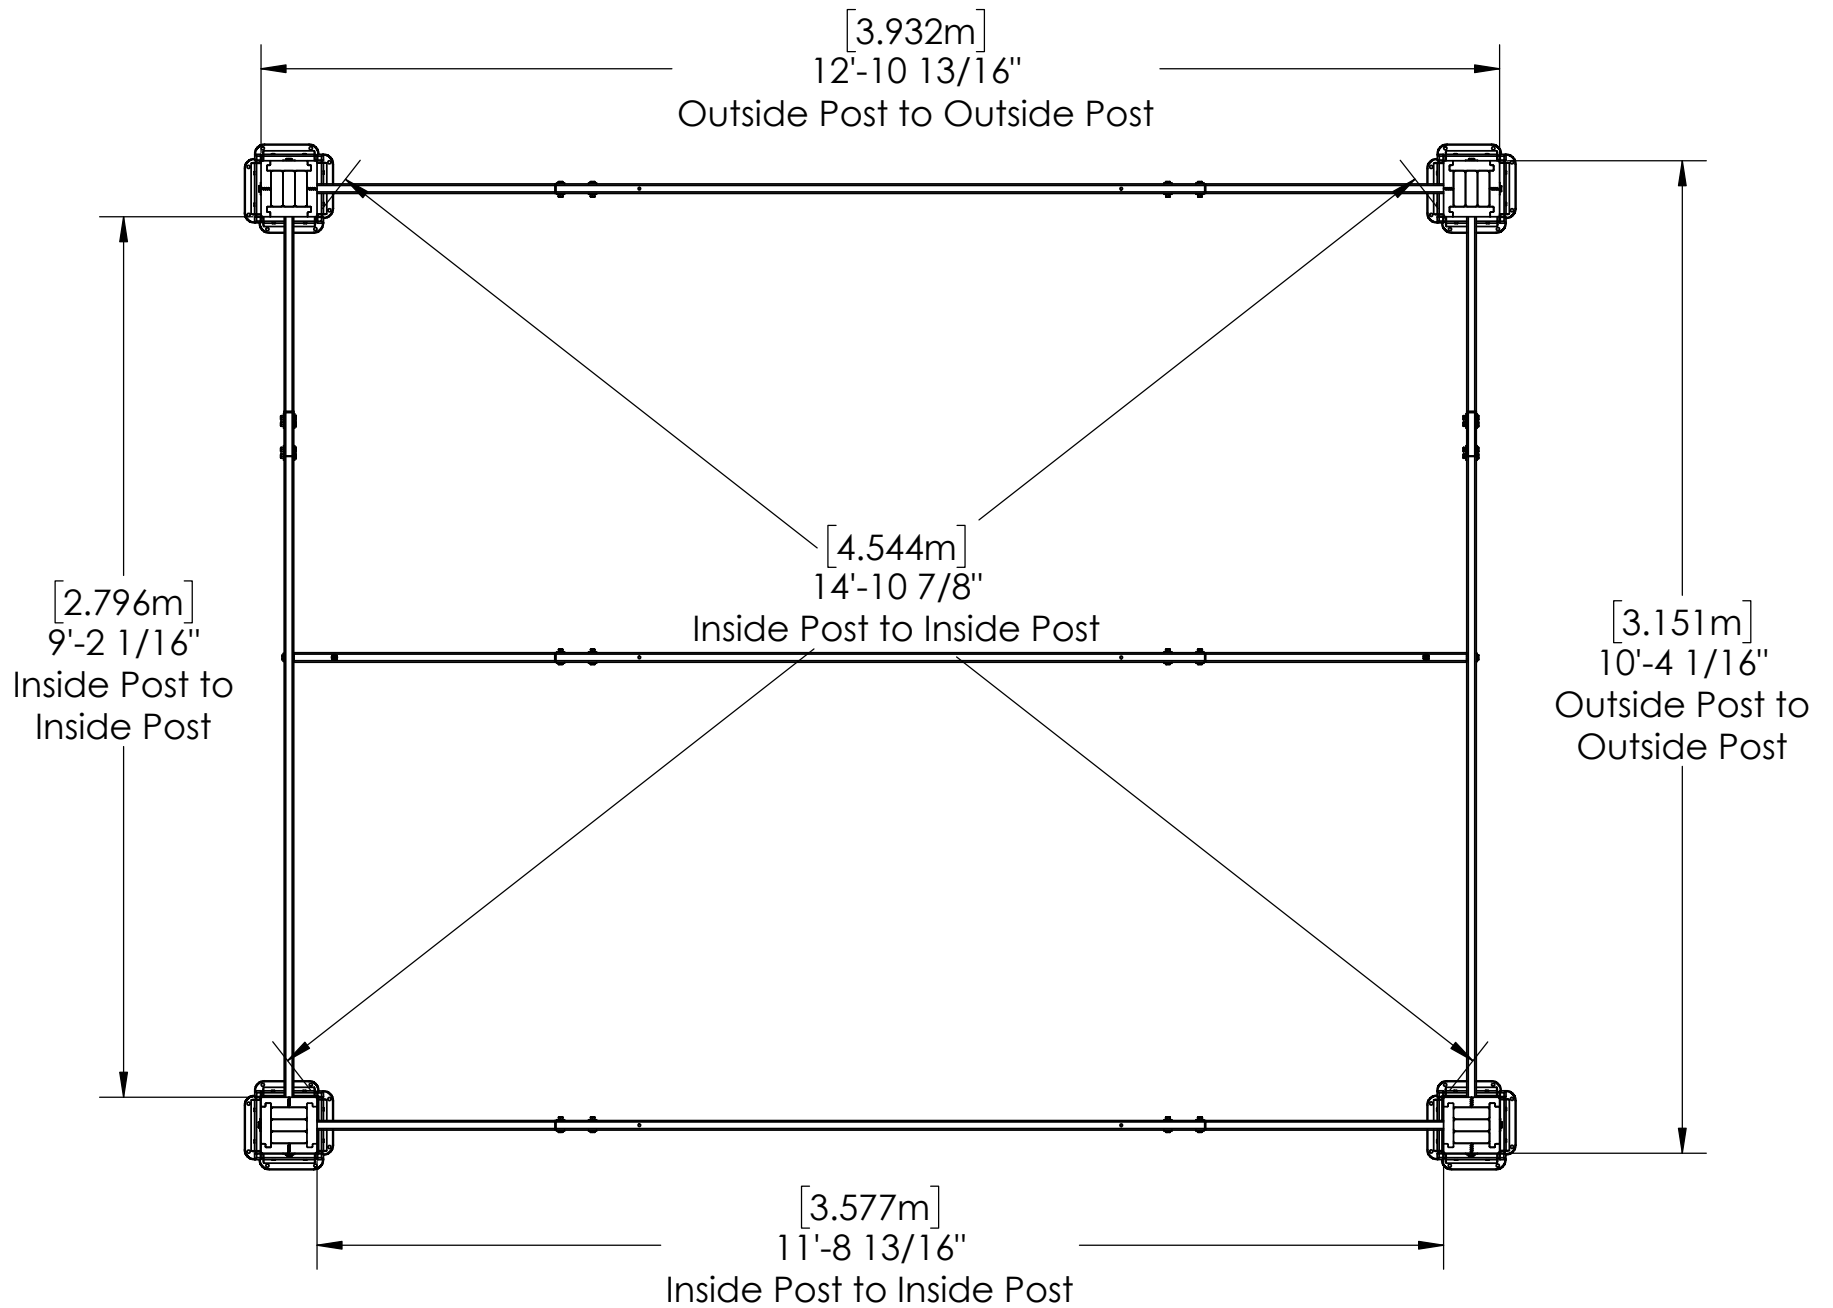

# YM12900 - 12 x 14 Flat Top Gazebo

POST DETAIL

## YM12900 - 12 x 14 Flat Top Gazebo

Overall Height:

9' 5" (2.87m)

Overall Dimensions:

12' 1.50" (3.69m)

14' 0.50" (4.27m)

Outside Post Dimensions:

10' 4.06" (3.15m)

12' 10.81" (3.93m)

Ground to Bottom of Back Truss Dimension:

6' 7.56" (2.02m)