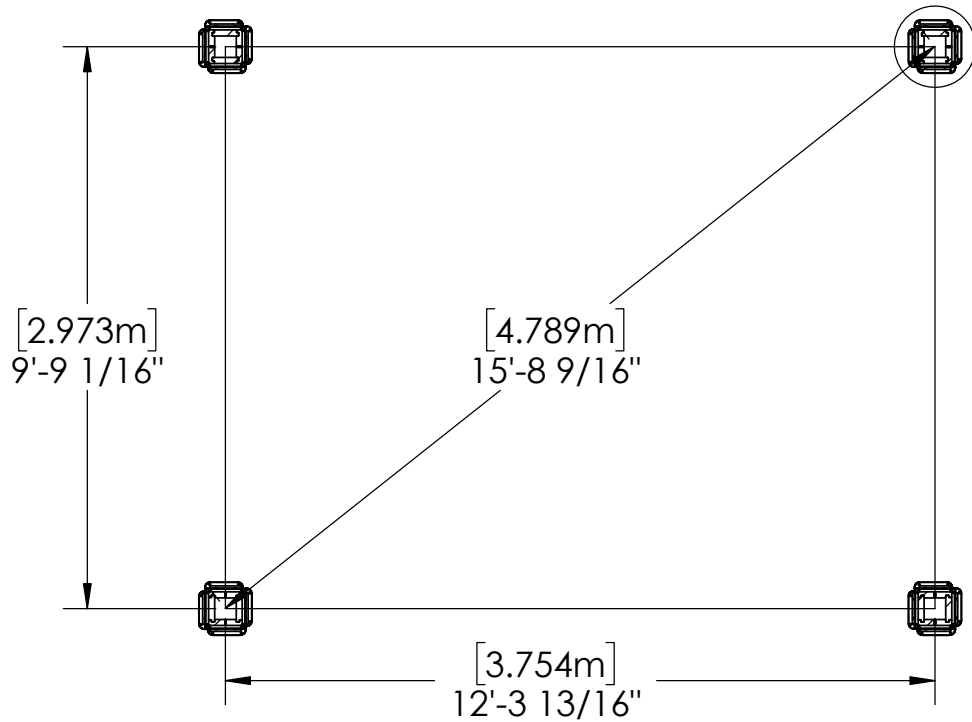

# YM12900 - 12 x 14 Flat Top Gazebo

POST DETAIL

## YM12900 - 12 x 14 Flat Top Gazebo

Overall Height:

9' 5" (2.87m)

Overall Dimensions:

12' 1.50" (3.69m)

14' 0.50" (4.27m)

Outside Post Dimensions:

10' 4.06" (3.15m)

12' 10.81" (3.93m)

Ground to Bottom of Back Truss Dimension:

6' 7.56" (2.02m)