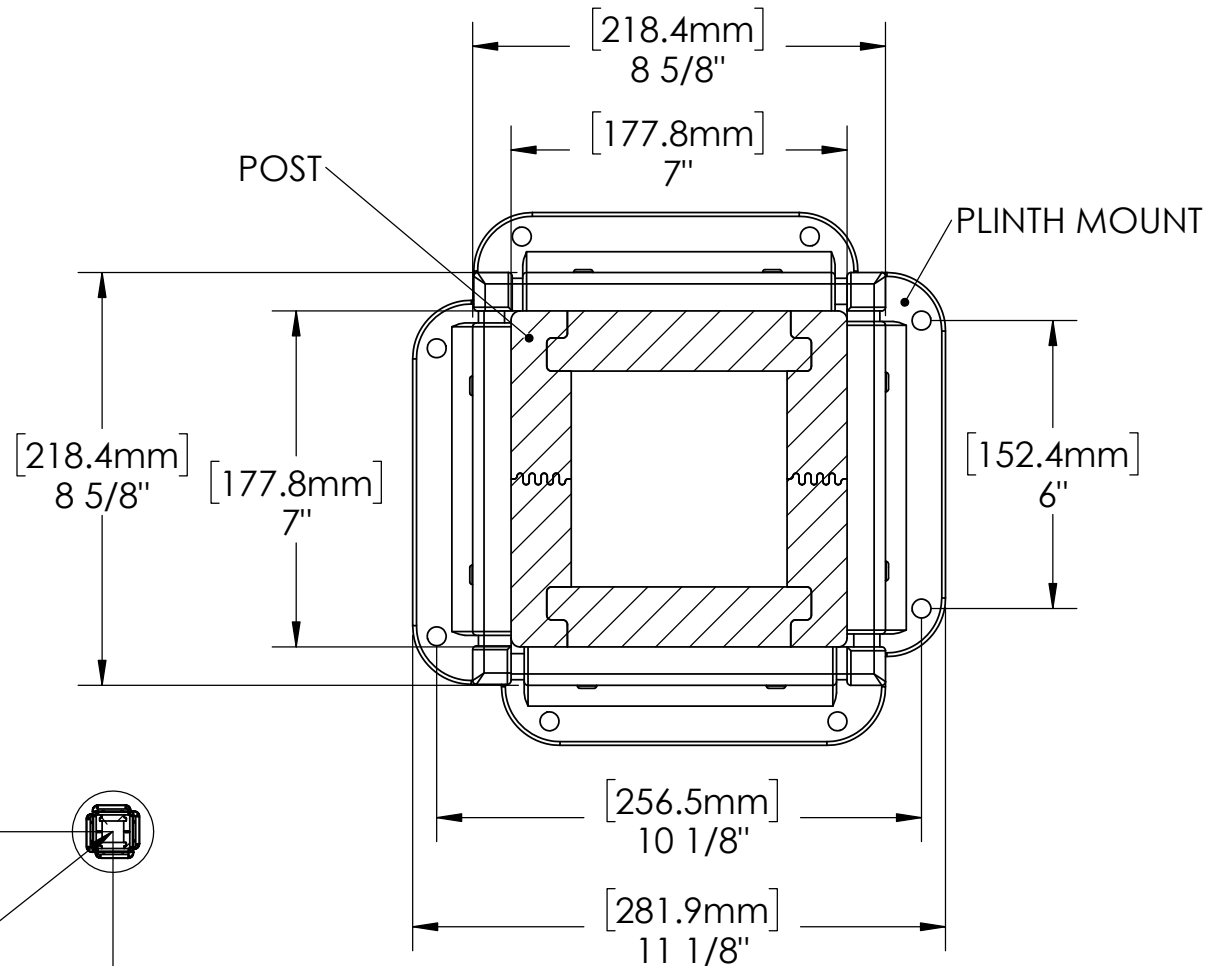

# YM12900 - 12 x 14 Flat Top Gazebo

POST DETAIL

## YM12900 - 12 x 14 Flat Top Gazebo

Overall Height:

9' 5" (2.87m)

Overall Dimensions:

12' 1.50" (3.69m)

14' 0.50" (4.27m)

Outside Post Dimensions:

10' 4.06" (3.15m)

12' 10.81" (3.93m)

Ground to Bottom of Back Truss Dimension:

6' 7.56" (2.02m)