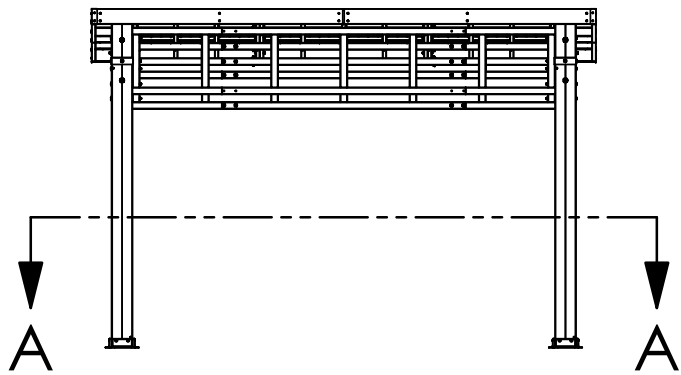

# YM12900 - 12 x 14 Flat Top Gazebo

POST DETAIL

## YM12900 - 12 x 14 Flat Top Gazebo

Overall Height:

9' 5" (2.87m)

Overall Dimensions:

12' 1.50" (3.69m)

14' 0.50" (4.27m)

Outside Post Dimensions:

10' 4.06" (3.15m)

12' 10.81" (3.93m)

Ground to Bottom of Back Truss Dimension:

6' 7.56" (2.02m)